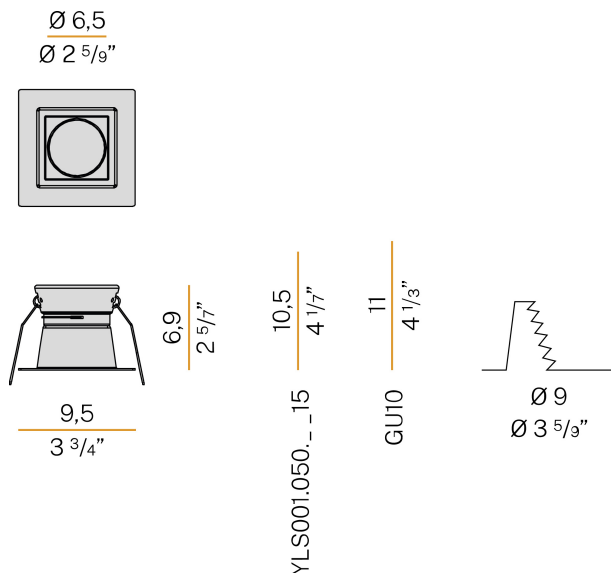

Technical drawing