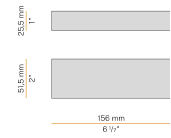

XM6-20 D/P MULTI

LED driver, 9,2÷28W 200÷900mA, 1-10V/DALI/Push DIM dimmable.