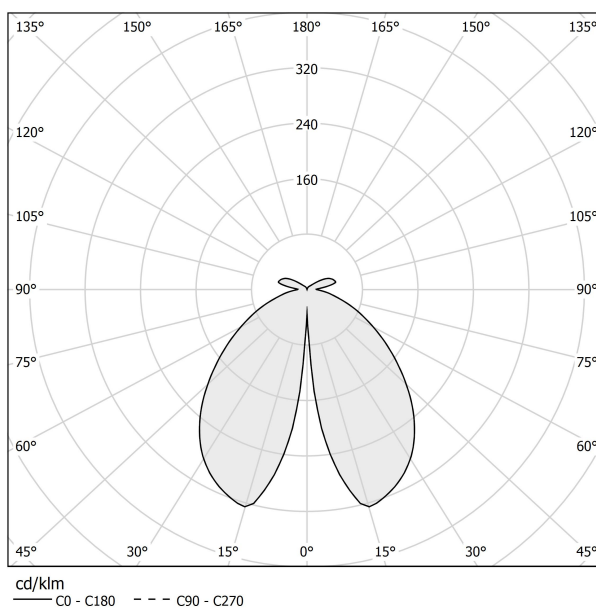

### Data sheet

CODE	ET04845.045.0201
SYSTEM POWER CONSUMPTION	8W
EFFICACY	74.25lm/W
LIGHT SOURCE	LED
LIGHT SOURCE LIFETIME	L80 (B20) 80.000h
COLOUR TEMPERATURE	2700K Ra>80
LIGHT DISTRIBUTION	diffused
POWER SUPPLY	220-240V AC
FREQUENCY	50/60Hz
ELECTRICAL CONFIGURATION	ON-OFF
DRIVER	integrated included
NOMINAL LUMINOUS FLUX	930lm
LUMEN OUTPUT	594lm
EFFICIENCY	63.9%
WEIGHT	3.43 Kg
PROTECTION DEGREE	IP65
COLOUR TOLLERANCES	SDCM 3
SHOCK RESISTANCE RATING	IK06
PACKING DIMENSIONS	27,0 x 27,0 x 56,0 cm

### Technical drawing

### Polar diagram