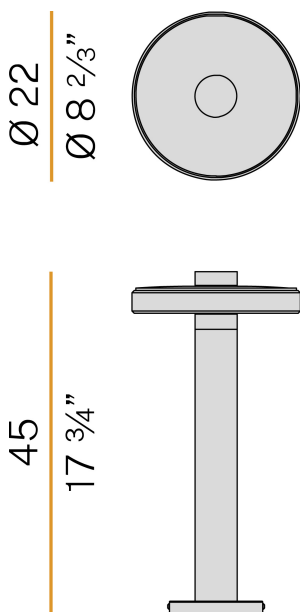

### Data sheet

CODE	ET04845.045.0201
SYSTEM POWER CONSUMPTION	8W
EFFICACY	74.25lm/W
LIGHT SOURCE	LED
LIGHT SOURCE LIFETIME	L80 (B20) 80.000h
COLOUR TEMPERATURE	2700K Ra>80
LIGHT DISTRIBUTION	diffused
POWER SUPPLY	220-240V AC
FREQUENCY	50/60Hz
ELECTRICAL CONFIGURATION	ON-OFF
DRIVER	integrated included
NOMINAL LUMINOUS FLUX	930lm
LUMEN OUTPUT	594lm
EFFICIENCY	63.9%
WEIGHT	3.43 Kg
PROTECTION DEGREE	IP65
COLOUR TOLLERANCES	SDCM 3
SHOCK RESISTANCE RATING	IK06
PACKING DIMENSIONS	27,0 x 27,0 x 56,0 cm

### Technical drawing