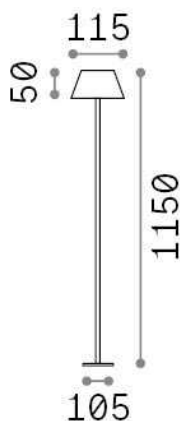

General info

Outdoor - Floor lamps

| | |
|---------------------|------------------------|
| Ean | 8021696328508 |
| Item | PURE PT COFFEE |
| Installation | Floor lamps |
| Guarantee | 5 years |
| Gross weight | 1.76 kg |
| Volume | 0.00576 m ³ |

Technical info

| | |
|------------------------------|---------------------------------------|
| Net weight | 1.58 kg |
| Insulation class | III |
| Protection index | IP54 |
| Compliance | CE |
| Operating temperature | 0° ~ +40 °C |
| Dimmer | 1, Touch dimmer |
| Power output | 3.7 V DC |
| | Integrated switch button Touch switch |
| Battery | YES |
| Power supply | Required, remoted, not included |

Source info

| | |
|-------------------------------|---|
| Integrated source | Integrated LED module |
| Replaceable source | Replaceable (by qualified operators only) |
| Power | LED 1,5 W |
| Emission | Direct |
| Max consumption | max 1,50 W |
| Features LED | LED SMD |
| CCT LED | 3000 K |
| Duration LED (t. 25°C) | 30000 h |
| CRI | > 80 |
| Light beam flux | 230 lm |
| Useful light flux | 170 lm |
| Photobiological risk | EXEMPT |
| Standby power | < 0.50 W |
| Bulb included | 1 - E14 OLIVA 4W 3000K CRI80 SATIN |