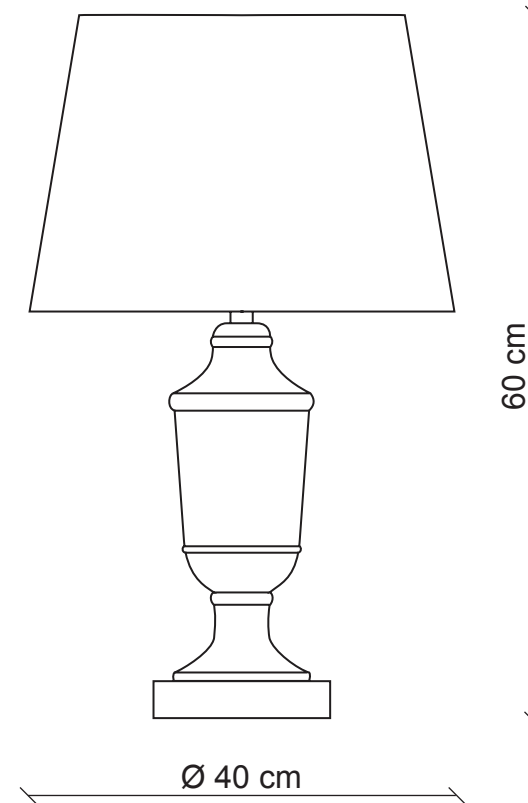

PATRIZIAGARGANTI

Firenze

BAGA XXI Century
LOVELY LIGHT

art. CM550

1 light Ceramic table lamp

Finish: Leaden with silver details

Lampshades: Beige and black paper

Ø 36x26
H. 26

1x
100W E27
not supplied

m³ 0,22
Kg 2,1