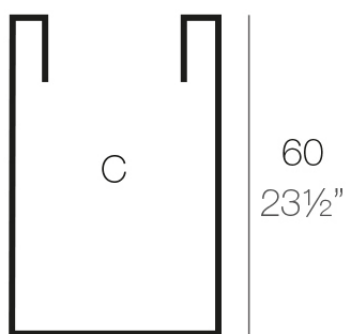

Info

Description

Pot made of polyethylene resin by rotational moulding. 100% Recyclable. Item suitable for indoor and outdoor use. Available in different finishes.

Weight: 3.3 Kg

Ø40 - Ø15³/₄"

CILINDRO ALTO Ø40 x 60cm C = 75 L

HIGH CYLINDER Ø15³/₄" x 23¹/₂" C = 19³/₄ gal