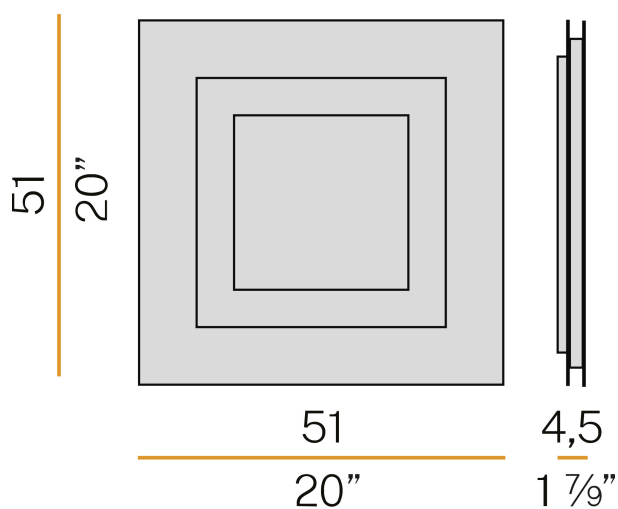

PANZERI

Flat

220-240V AC dimmable (DALI/Push DIM)

P07501.051.0402

● white

Data sheet

CODE	P07501.051.0402
SYSTEM POWER CONSUMPTION	48W
EFFICACY	61.04lm/W
LIGHT SOURCE	LED
LIGHT SOURCE LIFETIME	L80 (B20) 60.000h
COLOUR TEMPERATURE	3000K Ra>90
LIGHT DISTRIBUTION	diffused
POWER SUPPLY	220-240V AC
FREQUENCY	50/60Hz
ELECTRICAL CONFIGURATION	dimmable (DALI/Push DIM)
DRIVER	integrated included
NOMINAL LUMINOUS FLUX	5216lm
LUMEN OUTPUT	2930lm
EFFICIENCY	56.2%
WEIGHT	5,24 Kg
PROTECTION DEGREE	IP40
COLOUR TOLLERANCES	SDCM 3
PACKING DIMENSIONS	19,5 x 62,5 x 63,5 cm

Technical drawing

Application

Polar diagram