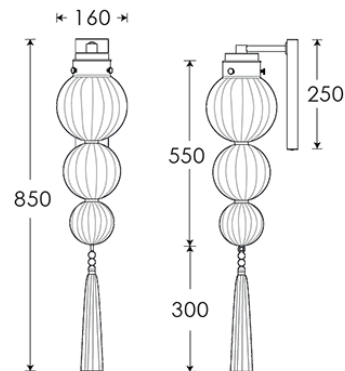

HEATHFIELD & CO

PRODUCT SPECIFICATION SHEET

Wall Light | MEDINA NICKEL OPAL JADE

WALL LIGHT

Material: Metal & Glass
Finish shown: Opal Jade
Code: WL-MED3-PLNL-OPJD-OPJ

TASSEL

Complete with Opal Jade tassel

SWITCHING & PLUG

Hardwired

WEIGHT

1.9 kg approx.

LAMPING

1 x E27 Lampholder - 40W max. LED bulb recommended.

FIXING NOTE

It is the buyer's responsibility to ensure that suitable fixings are used.

WARRANTY

12 Months

FINISHING NOTE

All our glasswork is hand blown and will vary from piece to piece - variations in form and proportion. Colour formation, pattern and finishing details are unique to each lamp and it is part of the charm that no two products are exactly the same.

CLEANING INSTRUCTIONS

The finishes on this luminaire only require regular cleaning with a soft dry duster. Abrasive or chemical cleaners may harm the finish and should not be used. Shade to be dusted with a clean dry cloth.

Dimensions in mm and approximate

H&CO

Decorative lighting
for beautiful spaces

www.heathfield.co.uk | + 44 (0) 1732 350450 | sales@heathfield.co.uk
Unit 1, Priory Road, Tonbridge, Kent, TN9 2AF, United Kingdom