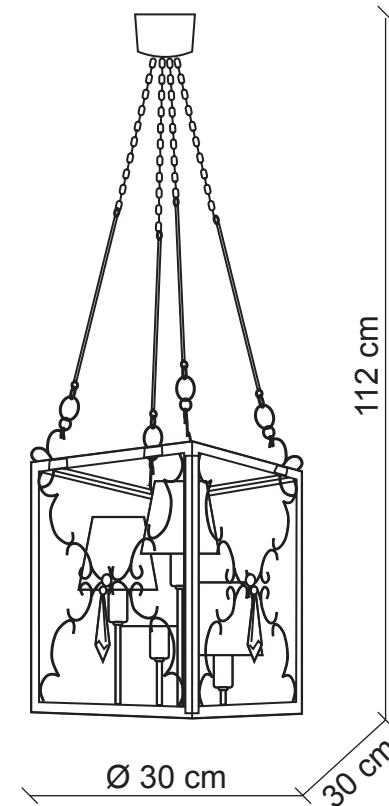

# PATRIZIAGARGANTI

Firenze

**BAGA** Progress  
LOVELY LIGHT

**art. 3294**

4 lights Chandelier

**Finish:** Leaden with silver leaf details

**Lampshades:** Black leather

**Accessories:** Black and clear crystals

m<sup>3</sup> 0,08  
Kg 5,8