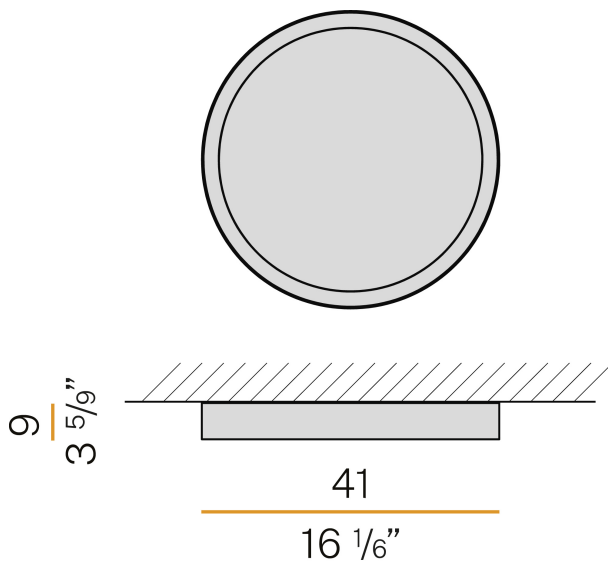

PANZERI

Planet Ring

220-240V AC emergency
P08301.040.0407

● white

Data sheet

CODE	P08301.040.0407
SYSTEM POWER CONSUMPTION	28W
EFFICACY	78.54lm/W
LIGHT SOURCE	LED
LIGHT SOURCE LIFETIME	L80 (B20) 80.000h
COLOUR TEMPERATURE	3000K Ra>90
LIGHT DISTRIBUTION	diffused
POWER SUPPLY	220-240V AC
FREQUENCY	50/60Hz
ELECTRICAL CONFIGURATION	emergency
DRIVER	integrated included
NOMINAL LUMINOUS FLUX	3321lm
LUMEN OUTPUT	2199lm
EFFICIENCY	66.2%
DURATION IN EMERGENCY MODE	1h
WEIGHT	3,85 Kg
PROTECTION DEGREE	IP40
COLOUR TOLLERANCES	SDCM 3
GLOW WIRE TEST PERFORMANCE	850°
PACKING DIMENSIONS	46,0 x 16,0 x 46,0 cm

Ceiling lighting fixture for interiors, with direct light emission.
Pickled sheet metal structure in white polyacrylic paint.
Pickled sheet metal closing frame in polyacrylic paint.
Modelled polycarbonate diffuser with opaline finish.

Technical drawing

Application

Polar diagram