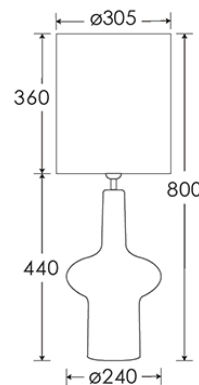

H E A T H F I E L D & C O

PRODUCT SPECIFICATION SHEET

Table Lamp | VERDI GOLD

LAMP BASE

Material: Glass
Finish shown: Gold
Metalwork: Polished Chrome
Code: TL-VERD-CHRO-GOLD

LAMPSHADE AS SHOWN

12" Tall Drum Gilt Satin
Shade code: SH-12-TLDR-VER
Shade lining: Silver PVC

FLEX

1.5 metres of Antique Gold twisted flex. Alternative colours can be specified from our collection.

SWITCHING & PLUG

Black 13 AMP UK plug & inline switch. Alternative plug types available.

BASE WEIGHT

3.6 kg approx.

LAMPING

1 x E27 Lampholder - 60W max. LED bulb recommended.

WARRANTY

12 Months

FINISHING NOTE

All our glasswork is hand blown and will vary from piece to piece - variations in form and proportion. Colour formation, pattern and finishing details are unique to each lamp and it is part of the charm that no two products are exactly the same.

CLEANING INSTRUCTIONS

The finishes on this luminaire only require regular cleaning with a soft dry duster. Abrasive or chemical cleaners may harm the finish and should not be used. Shade to be dusted with a clean dry cloth.

Dimensions in mm and approximate

H&C

Decorative lighting
for beautiful spaces

www.heathfield.co.uk | + 44 (0) 1732 350450 | sales@heathfield.co.uk

Unit 1, Priory Road, Tonbridge, Kent, TN9 2AF, United Kingdom