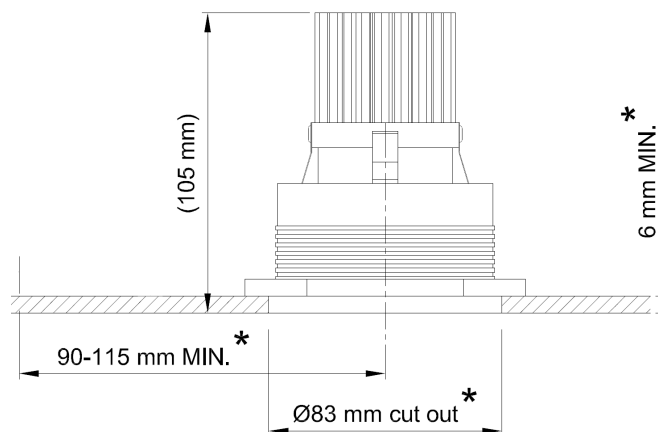

Name **FLATSPOT 2 TRIMLESS 12V - LED**
Number **F011**
Collection **FLATSPOT**

TEKNA

General

Location Indoor
Main material Aluminum alloy
IP rating IP40
Class III
Bathroom zone Zone 3
Voltage 12V ac/dc
CC
Driver required Yes
Cable length (m) 0,2
Dimensions (mm) .
Mounting method Ceiling installation kit
Brut weight (kg) 0.300
Gross weight (kg) 0.200
Packing (mm) 160x110x90
Energy Efficiency % .

Lamp

Light source Soraa Led
Number of light sources 1
Socket type GU-5.3
Bulb shape MR16
Max lamp length (mm) 46mm
Power consumption 9W
Driver-LumiNous Flux 490lm
Color temperature 2700K / 3000K
CRI 96
Lifetime 35000
Beam angle 25° / 36°