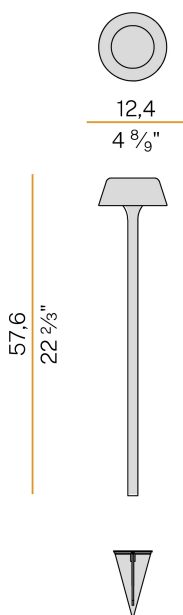

PANZERI

Firefly In The Sky

5V DC battery
PE07830.011.0514

titanium

DIRECT
LIGHT

Data sheet

CODE	PE07830.011.0514
SYSTEM POWER CONSUMPTION	2W
EFFICACY	67lm/W
LIGHT SOURCE	LED
LIGHT SOURCE LIFETIME	L80 (B10) 70.000h
COLOUR TEMPERATURE	2700K Ra>90
LIGHT DISTRIBUTION	diffused
POWER SUPPLY	5V DC
ELECTRICAL CONFIGURATION	battery
NOMINAL LUMINOUS FLUX	273lm
LUMEN OUTPUT	134lm
EFFICIENCY	49.1%
WEIGHT	0.91 Kg
PROTECTION DEGREE	IP65
COLOUR TOLLERANCES	SDCM 3
PACKING DIMENSIONS	14,0 x 63,0 x 12,5 cm

Floor lighting fixture for outdoor spaces, with direct light emission. Galvanized sheet metal peg for ground fixing in polyacrylic paint. Body in brass and aluminium in white, champagne, mat black, bronze or titanium polyacrylic paint. Removable head with magnetic fastening, in die-cast aluminium with polyacrylic paint. Silicone gaskets. Modelled acrylic diffuser with mat finish and serigraphy. Stainless steel screws. Push-button to adjust luminosity according to 5 levels of visual comfort. Battery status indicator integrated into the head. Equipped with Li-Po battery USB-C rechargeable, with up to 6 hours life at 100% of light emission and up to 24 hours life at 25%. Equipped with battery charger with USB-C connector and adapter plug.

Technical drawing

Polar diagram

PANZERI

Firefly In The Sky

Accessories / charging

YRM07802.010

Multiple charging tray for up to 10 Firefly in the Sky models.