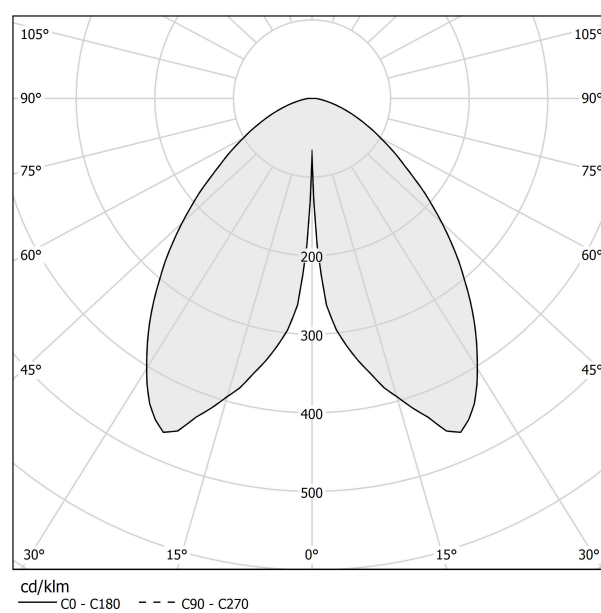

Polar diagram