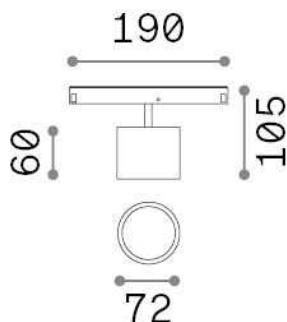

General info

Technical - Systems

Ean	8021696300764
Item	EGO TRACK SINGLE BIG 10W 3000K ON-OFF BK
Installation	Systems
Guarantee	5 years
Gross weight	0.59 kg
Volume	0.002556 m ³

Technical info

Net weight	0.47 kg
Insulation class	III
Protection index	IP20
Compliance	CE
Operating temperature	0° ~ +40 °C
Dimmer	NO, On-Off
Power output	48 V DC
Power supply	Required, remoted, not included NO
Accessories not included	Ego profile

Source info

Integrated source	Integrated LED module
Replaceable source	Replaceable (by qualified operators only)
Power	10 W
Emission	Direct
Max consumption	max 10,00 W
Features LED	LED COB CITIZEN
CCT LED	3000 K
Duration LED (t. 25°C)	50000 h
CRI	> 90
SDCM	3
Light beam	38°
UGR Maximum	< 19
Light beam flux	1000 lm
Useful light flux	750 lm
Photobiological risk	1