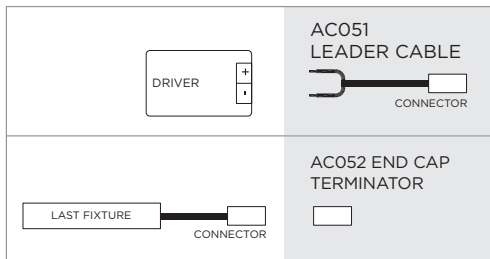

406007

TARGET 1000

1.005 mm LED bar for outdoor installation on a wall; installation with two fixing holders, adjustable through 180°. Anodized aluminium body, tempered safety glass and stainless steel screws. Double power cable with male/female quick couplings included, suitable for in-line installation. Remote driver 24V DC needed. With nr. 24 x 0.5W Nichia mid-power LED. IP65 rating.

light source	light beam options	lumen output (lm)	lumin. efficacy (lm/w)
3000°K warm-white			
mid power led	40°	1.020	85

Finish color options:

Textured Grey
RAL 9006

remote driver selection

brand	manufacturer code	type	watt	IP rate	numbers of fixtures
Meanwell	LPV-20-24	constant voltage 24V DC	20W	IP67	1
Meanwell	LPV-35-24	constant voltage 24V DC	35W	IP67	min 1 - max 2
Meanwell	LPV-60-24	constant voltage 24V DC	60W	IP67	min 1 - max 4
Meanwell	LPV-100-24	constant voltage 24V DC	100W	IP67	min 1 - max 8

Technical features

Technical data

Wattage	12 WATT
IP Rating	IP65
IK Rating	IK07
Material	Anodized aluminum silver finish
Light source	NR. 24 x 0.5W Nichia mid-power LED
Screws	Stainless steel
Transformer	Remote 24V DC driver needed
Adjustable	through 180 degrees
Cable	Double power cables included, supplied with male/female quick coupling for in-line installation
Glass	Tempered, 23 mm thickness
Gasket	Silicone rubber
Gross weight	0,50 Kg