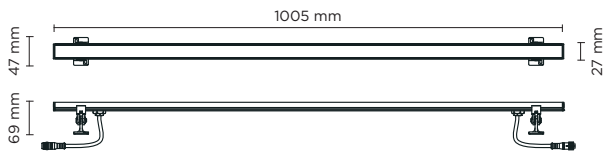

406007

TARGET 1000

1.005 mm LED bar for outdoor installation on a wall; installation with two fixing holders, adjustable through 180°. Anodized aluminium body, tempered safety glass and stainless steel screws. Double power cable with male/female quick couplings included, suitable for in-line installation. Remote driver 24V DC needed. With nr. 24 x 0.5W Nichia mid-power LED. IP65 rating.

light source	light beam options	lumen output (lm)	lumin. efficacy (lm/w)
3000°K warm-white			
mid power led	40°	1.020	85

Finish color options:

Textured Grey
RAL 9006

remote driver selection

brand	manufacturer code	type	watt	IP rate	numbers of fixtures
Meanwell	LPV-20-24	constant voltage 24V DC	20W	IP67	1
Meanwell	LPV-35-24	constant voltage 24V DC	35W	IP67	min 1 - max 2
Meanwell	LPV-60-24	constant voltage 24V DC	60W	IP67	min 1 - max 4
Meanwell	LPV-100-24	constant voltage 24V DC	100W	IP67	min 1 - max 8

Technical features

Technical data

Wattage	12 WATT
IP Rating	IP65
IK Rating	IK07
Material	Anodized aluminum silver finish
Light source	NR. 24 x 0.5W Nichia mid-power LED
Screws	Stainless steel
Transformer	Remote 24V DC driver needed
Adjustable	through 180 degrees
Cable	Double power cables included, supplied with male/female quick coupling for in-line installation
Glass	Tempered, 23 mm thickness
Gasket	Silicone rubber
Gross weight	0,50 Kg