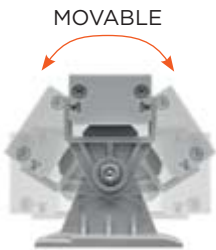

406007

TARGET 1000

1.005 mm LED bar for outdoor installation on a wall; installation with two fixing holders, adjustable through 180°. Anodized aluminium body, tempered safety glass and stainless steel screws. Double power cable with male/female quick couplings included, suitable for in-line installation. Remote driver 24V DC needed. With nr. 24 x 0.5W Nichia mid-power LED. IP65 rating.

light source	light beam options	lumen output (lm)	lumin. efficacy (lm/w)
3000°K warm-white			
mid power led	40°	1.020	85

Finish color options:

Textured Grey
RAL 9006

remote driver selection

brand	manufacturer code	type	watt	IP rate	numbers of fixtures
Meanwell	LPV-20-24	constant voltage 24V DC	20W	IP67	1
Meanwell	LPV-35-24	constant voltage 24V DC	35W	IP67	min 1 - max 2
Meanwell	LPV-60-24	constant voltage 24V DC	60W	IP67	min 1 - max 4
Meanwell	LPV-100-24	constant voltage 24V DC	100W	IP67	min 1 - max 8

Technical features

Technical data

Wattage	12 WATT
IP Rating	IP65
IK Rating	IK07
Material	Anodized aluminum silver finish
Light source	NR. 24 x 0.5W Nichia mid-power LED
Screws	Stainless steel
Transformer	Remote 24V DC driver needed
Adjustable	through 180 degrees
Cable	Double power cables included, supplied with male/female quick coupling for in-line installation
Glass	Tempered, 23 mm thickness
Gasket	Silicone rubber
Gross weight	0,50 Kg