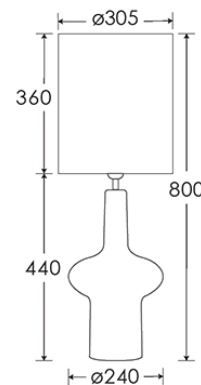

HEATHFIELD & CO

PRODUCT SPECIFICATION SHEET

Table Lamp | VERDI OCEAN

LAMP BASE

Material: Glass
Finish shown: Ocean
Metalwork: Polished Chrome
Code: TL-VERD-CHRO-OCEN

LAMPSHADE AS SHOWN

12" Tall Drum Gilt Satin
Shade code: SH-12-TLDR-VER
Shade lining: White PVC

FLEX

1.5 metres of Jade twisted flex. Alternative colours can be specified from our collection.

SWITCHING & PLUG

Black 13 AMP UK plug & inline switch.
Alternative plug types available.

BASE WEIGHT

3.6 kg approx.

LAMPING

1 x E27 Lampholder - 60W max. LED bulb recommended.

WARRANTY

12 Months

FINISHING NOTE

All our glasswork is hand blown and will vary from piece to piece - variations in form and proportion. Colour formation, pattern and finishing details are unique to each lamp and it is part of the charm that no two products are exactly the same.

CLEANING INSTRUCTIONS

The finishes on this luminaire only require regular cleaning with a soft dry duster. Abrasive or chemical cleaners may harm the finish and should not be used. Shade to be dusted with a clean dry cloth.

Dimensions in mm and approximate

H&CO

Decorative lighting
for beautiful spaces

www.heathfield.co.uk | + 44 (0) 1732 350450 | sales@heathfield.co.uk
Unit 1, Priory Road, Tonbridge, Kent, TN9 2AF, United Kingdom