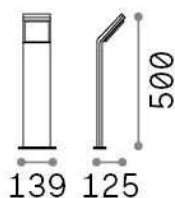

General info

Outdoor - Floor lamps

| | |
|---------------------|----------------------------|
| Ean | 8021696322544 |
| Item | STYLE PT H050 GRIGIO 4000K |
| Installation | Floor lamps |
| Guarantee | 5 years |
| Gross weight | 1.02 kg |
| Volume | 0.012167 m ³ |

Technical info

| | |
|------------------------------|--|
| Net weight | 1.02 kg |
| Insulation class | I |
| Protection index | IP54 |
| Compliance | CE |
| Operating temperature | -15° ~ +45 °C |
| Dimmer | NO, On-Off |
| Power output | 100-240 V AC 50/60 Hz |
| Power supply | In-built, included Replaceable (by qualified operators only), electronic |

Source info

| | |
|-------------------------------|-----------------------|
| Integrated source | Integrated LED module |
| Replaceable source | No |
| Power | 9 W |
| Emission | Direct |
| Max consumption | max 9,00 W |
| Features LED | LED SMD |
| CCT LED | 4000 K |
| Duration LED (t. 25°C) | 30000 h |
| CRI | > 80 |
| Light beam | 120° |
| Light beam flux | 1100 lm |
| Useful light flux | 850 lm |