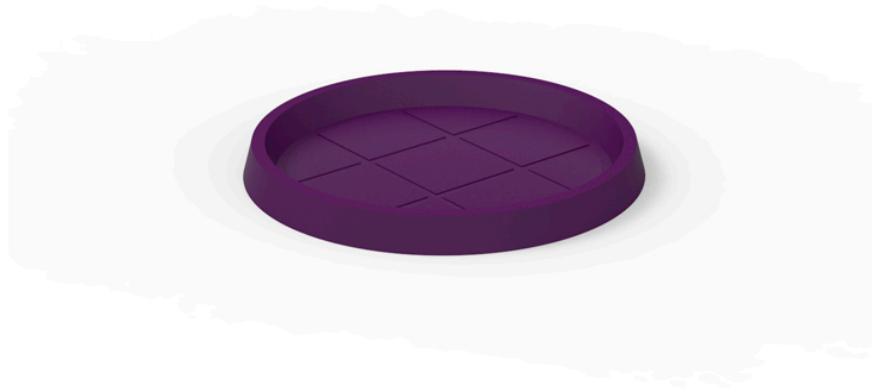

Products / Planters / Round Tray ø93

Round tray ø93

Info

Description

Pot made of polyethylene resin by rotational moulding. 100% Recyclable. Item suitable for indoor and outdoor use. Available in different finishes.

Weight: 3.5 Kg

Ø95 - Ø37½"

PLATO REDONDO Ø95cm
ROUND PLATE Ø37½"

Finishes

finishes

SIMPLE

Ref. 42793

purjai red

steel

anthracite

red

khaki

taupe

ecru

beige

Matt finishes pot one wall