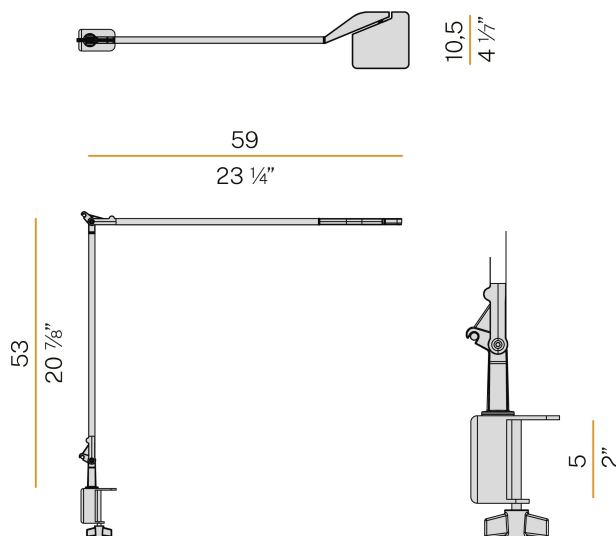

PANZERI

Jackie lot

220-240V AC dimmable (IoT/Step DIM)

CM07702.000.0413

Data sheet

CODE	CM07702.000.0413
SYSTEM POWER CONSUMPTION	10W
EFFICACY	70.6lm/W
LIGHT SOURCE	LED
LIGHT SOURCE LIFETIME	L90 (B10) 50.000h
COLOUR TEMPERATURE	3000K Ra>90
LIGHT DISTRIBUTION	adjustable
BEAM ANGLE	90°
POWER SUPPLY	220-240V AC
FREQUENCY	50/60Hz
ELECTRICAL CONFIGURATION	dimmable (IoT/Step DIM)
DRIVER	integrated included
NOMINAL LUMINOUS FLUX	884lm
LUMEN OUTPUT	706lm
EFFICIENCY	79.9%
WEIGHT	0,83 Kg
PROTECTION DEGREE	IP40
COLOUR TOLLERANCES	SDCM 3
PACKING DIMENSIONS	6,0 x 119,0 x 25,0 cm

Table lighting fixture for interiors, with swivelling light beam.
 Pickled sheet metal fixing clamp in polyacrylic paint.
 Extruded aluminium frame in white, black, red or titanium polyacrylic paint.
 Die-cast aluminium joints in polyacrylic paint.
 Steel wire rope slings.
 Die-cast aluminium head rotating on two axes in polyacrylic paint.
 Modelled acrylic diffuser with mat finish and double serigraphy.
 Push-button to adjust luminosity according to 5 levels of visual comfort.
 Module for luminous flux automatic regulation, complete with sensor for measuring environmental conditions and with Bluetooth antenna for managing the device or for connecting it to a Building Automation system.
 Equipped with a 1,6m (63") long power cable with jack connector and adapter plug.

Technical drawing

Polar diagram