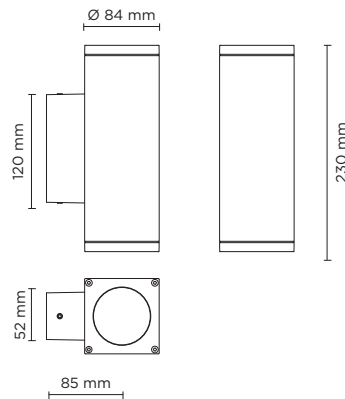

401002L

TECH MINI 02 SQUARE GU10

Square up&down luminaire for outdoor installation on a façade/wall. Phosphochromatised and polyester powder coated die-cast copper-free aluminium body, tempered safety glass, moulded silicone gasket and stainless steel screws. GU10 LED / halogen. IP65 rating.

light source	light color	light beam options
GU10 LED / HALOGEN	SEE BULB FEATURES	SEE BULB FEATURES

Finish color options:

Technical features

Technical data

Wattage	50 WATT MAX
IP Rating	IP65
IK Rating	IK08
Material	High corrosion resistance die-cast copper-free aluminum body
Coating	Polyester powder coating with phosphochromating pre-finish
Screws	Stainless steel
Socket	Double GU10 base, MAX 50W
Gasket	Silicone rubber
Glass	Tempered
Gross weight	1,40 Kg