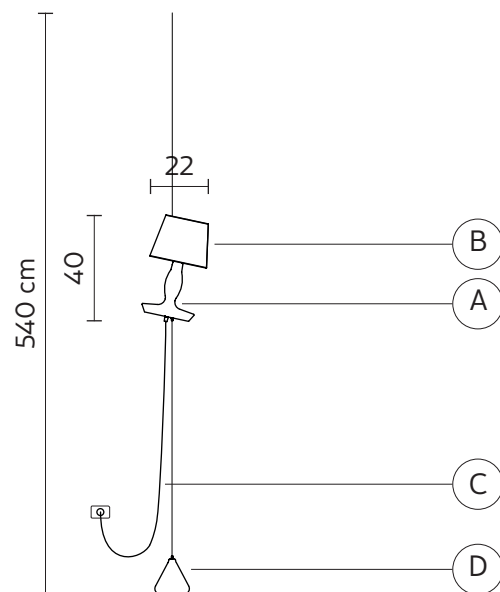

SHADE "B"

material	linen	
colour	white	

ELECTRICAL CABLE "C"

material	PVC	
colour	transparent	

ELECTRICAL SYSTEM

socket	E27
source	max 1x70w
energy class	from E to A++

PACKAGING

nr. of collis	3
net weight/kg	2
gross weight/kg	3,4
packaging/cm	25x26x41(A) - 32x32x25(B) - 22x22x21(D)

EMISSION OF LIGHT

one-directional

CERTIFICATION

IEC	60598-1:2008
EN	60598-1:2008 + A11:2009

IP rate	IP20
bulb	not provided

COLLECTION

available also as: wall lamp, suspension and table lamp

H640NN