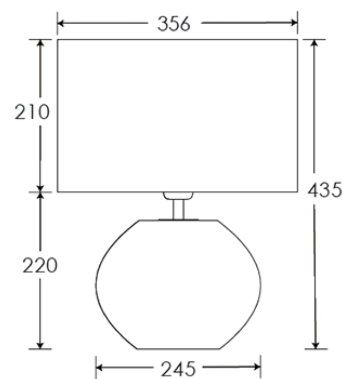

HEATHFIELD & CO

PRODUCT SPECIFICATION SHEET

Table Lamp | GAIA AMBER

LAMP BASE

Material: Glass
Finish shown: Amber
Metalwork: Polished Chrome
Code: TL-GAIA-CHRO-AMBR

LAMPSHADE AS SHOWN

14" Oval Chocolate Satin
Shade code: SH-14-OVAL
Shade lining: Gold PVC

FLEX

1.5 metres of Antique Gold twisted flex. Alternative colours can be specified from our collection.

SWITCHING & PLUG

Black 13 AMP UK plug & inline switch. Alternative plug types available.

BASE WEIGHT

7.7 kg approx.

LAMPING

1 x E27 Lampholder - 60W max. LED bulb recommended.

WARRANTY

12 Months

FINISHING NOTE

All our glasswork is hand blown and will vary from piece to piece - variations in form and proportion. Colour formation, pattern and finishing details are unique to each lamp and it is part of the charm that no two products are exactly the same.

CLEANING INSTRUCTIONS

The finishes on this luminaire only require regular cleaning with a soft dry duster. Abrasive or chemical cleaners may harm the finish and should not be used. Shade to be dusted with a clean dry cloth.

Dimensions in mm and approximate

H&CO

Decorative lighting
for beautiful spaces

www.heathfield.co.uk | + 44 (0) 1732 350450 | sales@heathfield.co.uk

Unit 1, Priory Road, Tonbridge, Kent, TN9 2AF, United Kingdom