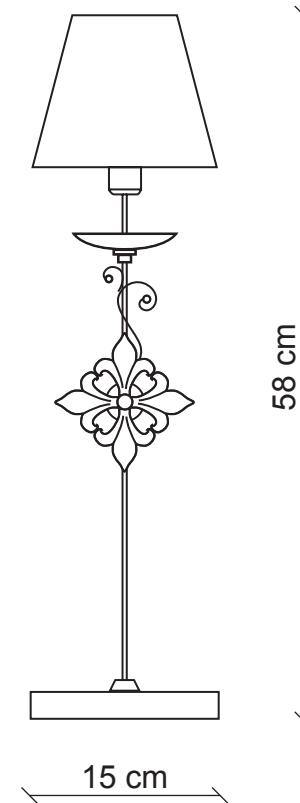

PATRIZIAGARGANTI

Firenze

BAGA 25th Anniversary
LOVELY LIGHT

art. 680

1 light Table lamp

Finish: Antiqued brass and iron

Lampshades: Antiqued brass

Accessories: Ceramic detail

m³ 0,17
Kg 1,2