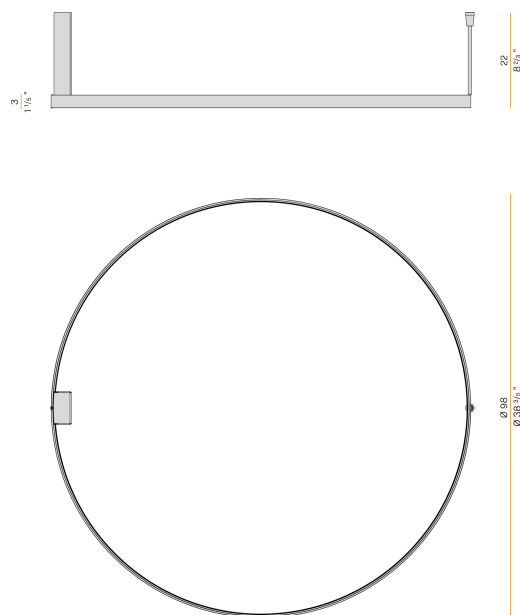

PANZERI

Zero Round

220-240V AC dimmable (DALI/Push DIM)

P03319.100.0502

 mat brass

Data sheet

CODE	P03319.100.0502
SYSTEM POWER CONSUMPTION	54W
EFFICACY	75.54lm/W
LIGHT SOURCE	LED
LIGHT SOURCE LIFETIME	L70 (B50) 60.000h
COLOUR TEMPERATURE	2700K Ra>90
LIGHT DISTRIBUTION	diffused
POWER SUPPLY	220-240V AC
FREQUENCY	50/60Hz
ELECTRICAL CONFIGURATION	dimmable (DALI/Push DIM)
DRIVER	integrated included
NOMINAL LUMINOUS FLUX	5670lm
LUMEN OUTPUT	4079lm
EFFICIENCY	71.9%
WEIGHT	2,06 Kg
PROTECTION DEGREE	IP20
COLOUR TOLLERANCES	SDCM 3
PACKING DIMENSIONS	107,0 x 107,0 x 11,0 cm

Ceiling or wall lighting fixture for interiors, with direct and indirect light emission.
Pickled sheet metal ceiling or wall bracket in polyacrylic paint.
Pickled sheet metal wall plate in polyacrylic paint.
Bended extruded aluminium structure in white, black, bronze, mat brass or titanium polyacrylic paint.
Extruded polycarbonate diffuser with opaline finish.

Technical drawing

Application

Polar diagram