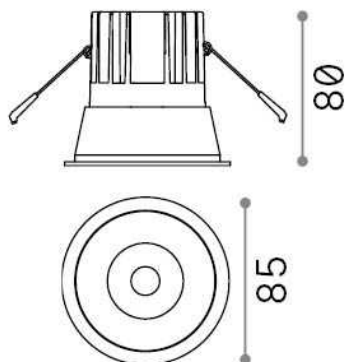

General info

Technical - Recessed lights

Ean	8021696327754
Item	GAME TRIM ROUND 11W 3000K BK BK IP65
Installation	Recessed lights
Guarantee	5 years
Gross weight	0.15 kg
Volume	0.001634 m ³

Technical info

Net weight	0.07 kg
Insulation class	II
Protection index	IP20
Compliance	CE
Operating temperature	0° ~ +40 °C
Dimmer	NO, On-Off
Power output	220-240 V AC 50/60 Hz
Power supply	Separate, included Replaceable (by qualified operators only), electronic
Recessed specifications	Ø 75 - h. ≥ 150 , 5-40
Front protection index	IP65 [DO NOT COVER]
Accessories not included	Dimmable driver

Source info

Integrated source	Integrated LED module
Replaceable source	No
Power	11 W
Emission	Direct
Max consumption	max 11,00 W
Features LED	LED COB CREE
CCT LED	3000 K
Duration LED (t. 25°C)	50000 h
CRI	> 80
Light beam	36°
UGR Maximum	< 19
Light beam flux	1100 lm
Useful light flux	800 lm
Photobiological risk	1