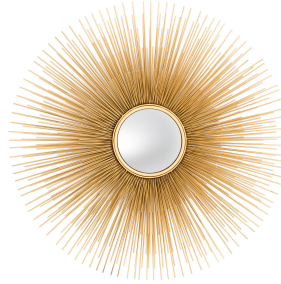

E I C H H O L T Z

25 YEARS OF LUXURY

SPECIFICATION SHEET

Item no.	110436
Item description	Mirror Solaris gold finish L
Category	Mirrors
Type	Wall mirrors
Country of origin	India

ITEM MEASUREMENTS (CM / KG)

Dimensions	∅ 80 cm
Net weight	10

SPECIFICATIONS

Material(s)	Convex mirror Iron MDF Stainless steel
Finish(es)/colour(s)	Gold finish convex mirror
Suitable for	Indoor use only
Mirror hanging system	Horizontal French cleat