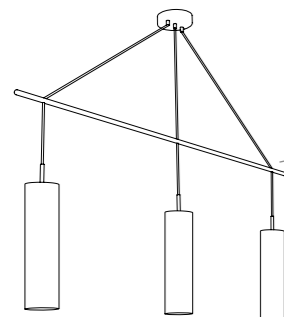

DIMPLE SUSPENSION

design by Pantone/Pavoncello

Compendium page 164

PRODUCT	SIZE	COLOUR	CODE	PRICE
SUSPENSION PENTA Bulbs E27: 5 X 8W LED Filament (max Ø 60mm / 2,36") or 5 X 7W PAR LED (max Ø 60mm) Made of: Cristalflex® / Stainless Steel Weight: net Kg 3,0 - gross Kg 5,0 Package: 14 x 21 x h. 230 cm CE IP 20	<p>h1: maximum cable length</p>	■ SILVER	DIM91SOS0009S_000	€ 875,00
		■ EMERALD	DIM91SOS0009V_000	€ 875,00
		■ BLUE	DIM91SOS0009B_000	€ 875,00
		■ ROSE	DIM91SOS0009P_000	€ 875,00
		■ ORANGE	DIM91SOS0009A_000	€ 875,00
SUSPENSION TRIO Bulbs E27: 3 X 8W LED Filament (max Ø 60mm / 2,36") or 3 X 7W PAR LED (max Ø 60mm) Made of: Cristalflex® / Stainless Steel Weight: net Kg 2,0 - gross Kg 4,0 Package: 14 x 21 x h. 155 cm CE IP 20	<p>h1: maximum cable length</p>	■ SILVER	DIM91SOS0008S_000	€ 595,00
		■ EMERALD	DIM91SOS0008V_000	€ 595,00
		■ BLUE	DIM91SOS0008B_000	€ 595,00
		■ ROSE	DIM91SOS0008P_000	€ 595,00
		■ ORANGE	DIM91SOS0008A_000	€ 595,00
SUSPENSION SINGLE Bulbs E27: 1 X 8W LED Filament (max Ø 60mm / 2,36") or 1 X 7W PAR LED (max Ø 60mm) Made of: Cristalflex® / Stainless Steel Weight: net Kg 0,4 - gross Kg 1,0 Package: 14 x 14 x h. 47 cm CE IP 20	<p>h1: maximum cable length</p>	■ SILVER	DIM91SOS0000S_000	€ 175,00
		■ EMERALD	DIM91SOS0000V_000	€ 175,00
		■ BLUE	DIM91SOS0000B_000	€ 175,00
		■ ROSE	DIM91SOS0000P_000	€ 175,00
		■ ORANGE	DIM91SOS0000A_000	€ 175,00

L'altezza dei singoli elementi può essere variata semplicemente avvolgendo il cavo intorno all'asta.

The lamp's height can be changed by simply wrapping the cable around the rod.

DIMPLE FLOOR

design by Pantone/Pavoncello