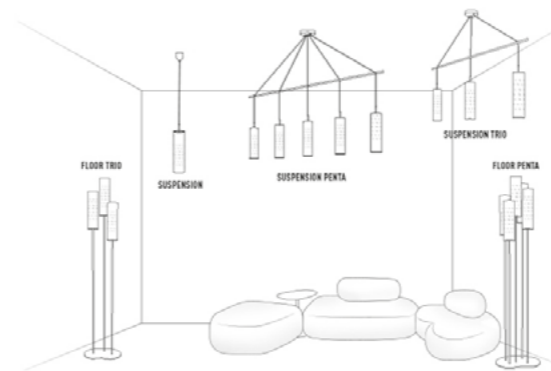

DIMPLE ENTIRE COLLECTION