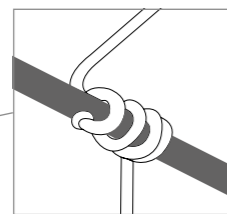

DIMPLE SUSPENSION

design by Pantone/Pavoncello

Compendium page 164

PRODUCT	SIZE	COLOUR	CODE	PRICE
SUSPENSION PENTA Bulbs E27: 5 X 8W LED Filament (max Ø 60mm / 2,36") or 5 X 7W PAR LED (max Ø 60mm) Made of: Cristalflex® / Stainless Steel Weight: net Kg 3,0 - gross Kg 5,0 Package: 14 x 21 x h. 230 cm CE IP 20	<p>h1: maximum cable length</p>	■ SILVER	DIM91SOS0009S_000	€ 875,00
		■ EMERALD	DIM91SOS0009V_000	€ 875,00
		■ BLUE	DIM91SOS0009B_000	€ 875,00
		■ ROSE	DIM91SOS0009P_000	€ 875,00
		■ ORANGE	DIM91SOS0009A_000	€ 875,00
SUSPENSION TRIO Bulbs E27: 3 X 8W LED Filament (max Ø 60mm / 2,36") or 3 X 7W PAR LED (max Ø 60mm) Made of: Cristalflex® / Stainless Steel Weight: net Kg 2,0 - gross Kg 4,0 Package: 14 x 21 x h. 155 cm CE IP 20	<p>h1: maximum cable length</p>	■ SILVER	DIM91SOS0008S_000	€ 595,00
		■ EMERALD	DIM91SOS0008V_000	€ 595,00
		■ BLUE	DIM91SOS0008B_000	€ 595,00
		■ ROSE	DIM91SOS0008P_000	€ 595,00
		■ ORANGE	DIM91SOS0008A_000	€ 595,00
SUSPENSION SINGLE Bulbs E27: 1 X 8W LED Filament (max Ø 60mm / 2,36") or 1 X 7W PAR LED (max Ø 60mm) Made of: Cristalflex® / Stainless Steel Weight: net Kg 0,4 - gross Kg 1,0 Package: 14 x 14 x h. 47 cm CE IP 20	<p>h1: maximum cable length</p>	■ SILVER	DIM91SOS0000S_000	€ 175,00
		■ EMERALD	DIM91SOS0000V_000	€ 175,00
		■ BLUE	DIM91SOS0000B_000	€ 175,00
		■ ROSE	DIM91SOS0000P_000	€ 175,00
		■ ORANGE	DIM91SOS0000A_000	€ 175,00

L'altezza dei singoli elementi può essere variata semplicemente avvolgendo il cavo intorno all'asta.

The lamp's height can be changed by simply wrapping the cable around the rod.

DIMPLE FLOOR

design by Pantone/Pavoncello