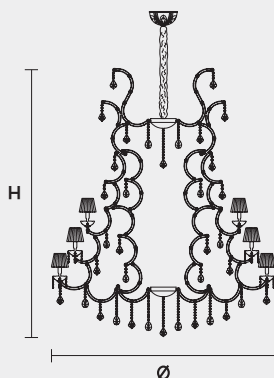

VE 906 42

MASIERO

VE 906 42 MT TRADITIONAL VERSION

H 180 cm 70,86"
 Ø 150 cm 59,05"
 kg 75

42 x E14 x 40 W max
 Triac Dimmable

Lighting system: Traditional E14 lightbulbs (not included)
 Frame: Chrome or gold plated metal covered by transparent glass
 Lampshades: Organza (ORG/14/WH)
 Pendants: Only transparent glass

VE 906 42 RW RGB-W LED VERSION

H 180 cm 70,86"
 Ø 146 cm 57,55"
 kg 75

42 x RGB-W LED SOURCES (driver included)
 13860 lm at 3000 K - CRI>85 - 168 W

Controlled by: DMX or Masiero Smart Light App
 Frame: Chrome or gold plated metal covered with transparent glass
 Lampshades: No lampshades included
 Pendants: Only transparent glass

VE 906 42 DW DYNAMIC WHITE LED VERSION

H 180 cm 70,86"
 Ø 146 cm 57,55"
 kg 75

42 x DW LED SOURCES (driver included)
 DYNAMIC White from 2700 K to 6500 K
 20580 lm max at 4700 K - CRI>85 - 168 W

Controlled by: DMX or Masiero Smart Light App
 Frame: Chrome or gold plated metal covered with transparent glass
 Lampshades: No lampshades included
 Pendants: Only transparent glass

VE 906 42 CG COLOURED GLASS VERSION

H 180 cm 70,86"
 Ø 150 cm 59,05"
 kg 75

42 x E14 x 40 W max
 Triac Dimmable

Lighting system: Traditional E14 lightbulbs (not included)
 Frame: Painted metal covered with painted glass
 Lampshades: Only organza (ORG/14/...)
 Pendants: Color painted glass
 Available in: Green/ Orange/ Yellow/ Purple/ Lilac/ Blue/ Red/ White/ Black