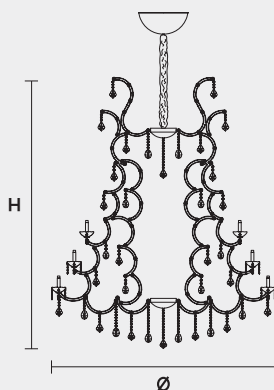

VE 906 42

MASIERO

VE 906 42 MT TRADITIONAL VERSION

H 180 cm 70,86"
 Ø 150 cm 59,05"
 kg 75

42 x E14 x 40 W max
 Triac Dimmable

Lighting system: Traditional E14 lightbulbs (not included)
 Frame: Chrome or gold plated metal covered by transparent glass
 Lampshades: Organza (ORG/14/WH)
 Pendants: Only transparent glass

VE 906 42 RW RGB-W LED VERSION

H 180 cm 70,86"
 Ø 146 cm 57,55"
 kg 75

42 x RGB-W LED SOURCES (driver included)
 13860 lm at 3000 K - CRI>85 - 168 W

Controlled by: DMX or Masiero Smart Light App
 Frame: Chrome or gold plated metal covered with transparent glass
 Lampshades: No lampshades included
 Pendants: Only transparent glass

VE 906 42 DW DYNAMIC WHITE LED VERSION

H 180 cm 70,86"
 Ø 146 cm 57,55"
 kg 75

42 x DW LED SOURCES (driver included)
 DYNAMIC White from 2700 K to 6500 K
 20580 lm max at 4700 K - CRI>85 - 168 W

Controlled by: DMX or Masiero Smart Light App
 Frame: Chrome or gold plated metal covered with transparent glass
 Lampshades: No lampshades included
 Pendants: Only transparent glass

VE 906 42 CG COLOURED GLASS VERSION

H 180 cm 70,86"
 Ø 150 cm 59,05"
 kg 75

42 x E14 x 40 W max
 Triac Dimmable

Lighting system: Traditional E14 lightbulbs (not included)
 Frame: Painted metal covered with painted glass
 Lampshades: Only organza (ORG/14/...)
 Pendants: Color painted glass
 Available in: Green/ Orange/ Yellow/ Purple/ Lilac/ Blue/ Red/ White/ Black