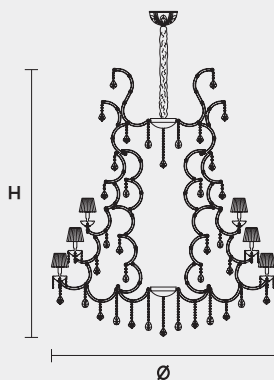

VE 906 42

MASIERO

VE 906 42 MT TRADITIONAL VERSION

H 180 cm 70,86"
 Ø 150 cm 59,05"
 kg 75

42 x E14 x 40 W max
 Triac Dimmable

Lighting system: Traditional E14 lightbulbs (not included)
 Frame: Chrome or gold plated metal covered by transparent glass
 Lampshades: Organza (ORG/14/WH)
 Pendants: Only transparent glass

VE 906 42 RW RGB-W LED VERSION

H 180 cm 70,86"
 Ø 146 cm 57,55"
 kg 75

42 x RGB-W LED SOURCES (driver included)
 13860 lm at 3000 K - CRI>85 - 168 W

Controlled by: DMX or Masiero Smart Light App
 Frame: Chrome or gold plated metal covered with transparent glass
 Lampshades: No lampshades included
 Pendants: Only transparent glass

VE 906 42 DW DYNAMIC WHITE LED VERSION

H 180 cm 70,86"
 Ø 146 cm 57,55"
 kg 75

42 x DW LED SOURCES (driver included)
 DYNAMIC White from 2700 K to 6500 K
 20580 lm max at 4700 K - CRI>85 - 168 W

Controlled by: DMX or Masiero Smart Light App
 Frame: Chrome or gold plated metal covered with transparent glass
 Lampshades: No lampshades included
 Pendants: Only transparent glass

VE 906 42 CG COLOURED GLASS VERSION

H 180 cm 70,86"
 Ø 150 cm 59,05"
 kg 75

42 x E14 x 40 W max
 Triac Dimmable

Lighting system: Traditional E14 lightbulbs (not included)
 Frame: Painted metal covered with painted glass
 Lampshades: Only organza (ORG/14/...)
 Pendants: Color painted glass
 Available in: Green/ Orange/ Yellow/ Purple/ Lilac/ Blue/ Red/ White/ Black