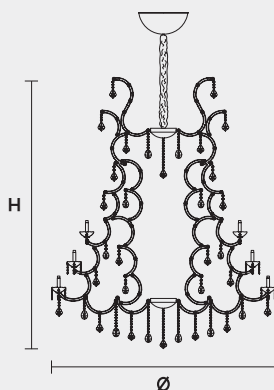

VE 906 42

MASIERO

VE 906 42 MT TRADITIONAL VERSION

H 180 cm 70,86"
 Ø 150 cm 59,05"
 kg 75

42 x E14 x 40 W max
 Triac Dimmable

Lighting system: Traditional E14 lightbulbs (not included)
 Frame: Chrome or gold plated metal covered by transparent glass
 Lampshades: Organza (ORG/14/WH)
 Pendants: Only transparent glass

VE 906 42 RW RGB-W LED VERSION

H 180 cm 70,86"
 Ø 146 cm 57,55"
 kg 75

42 x RGB-W LED SOURCES (driver included)
 13860 lm at 3000 K - CRI>85 - 168 W

Controlled by: DMX or Masiero Smart Light App
 Frame: Chrome or gold plated metal covered with transparent glass
 Lampshades: No lampshades included
 Pendants: Only transparent glass

VE 906 42 DW DYNAMIC WHITE LED VERSION

H 180 cm 70,86"
 Ø 146 cm 57,55"
 kg 75

42 x DW LED SOURCES (driver included)
 DYNAMIC White from 2700 K to 6500 K
 20580 lm max at 4700 K - CRI>85 - 168 W

Controlled by: DMX or Masiero Smart Light App
 Frame: Chrome or gold plated metal covered with transparent glass
 Lampshades: No lampshades included
 Pendants: Only transparent glass

VE 906 42 CG COLOURED GLASS VERSION

H 180 cm 70,86"
 Ø 150 cm 59,05"
 kg 75

42 x E14 x 40 W max
 Triac Dimmable

Lighting system: Traditional E14 lightbulbs (not included)
 Frame: Painted metal covered with painted glass
 Lampshades: Only organza (ORG/14/...)
 Pendants: Color painted glass
 Available in: Green/ Orange/ Yellow/ Purple/ Lilac/ Blue/ Red/ White/ Black