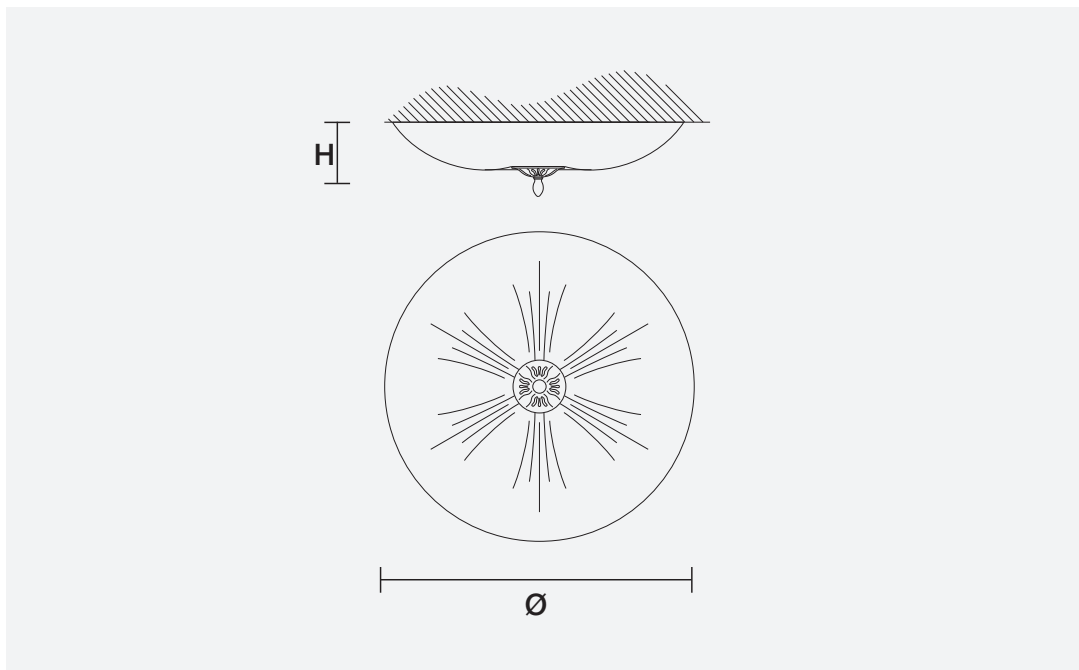

GRANIGLIA VE 1115 PL5 TR

Design by: Studio Stile Masiero

Telaio in metallo verniciato,
diffusore in vetro in piastra lavorato
a mano con finitura "graniglia"

Painted metal frame, diffuser in home
made cast glass with "graniglia"
finishing.

H 15 cm
6.00"

Ø 65 cm
25.60"

Peso: 14 kg

 5 x E27 x 60W max
Incandescenza/Incandescent