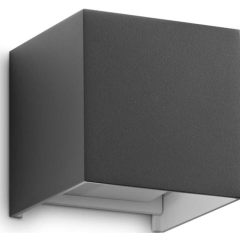

General info

Outdoor - Wall lamps

Ean	8021696313429
Item	ATOM AP D10 ANTRACITE
Installation	Wall lamps
Guarantee	5 years
Gross weight	0.71 kg
Volume	0.001331 m ³

Technical info

Net weight	0.66 kg
Insulation class	I
Protection index	IP54
Compliance	CE
Operating temperature	-
Dimmer	NO, On-Off
Power output	220-240 V AC 50/60 Hz
Power supply	In-built, included Replaceable (by qualified operators only), electronic

Source info

Integrated source	Integrated LED module
Replaceable source	No
Power	LED 12 W
Emission	Direct + Indirect
Max consumption	max 12,00 W
Features LED	LED COB
CCT LED	3000 K
Duration LED (t. 25°C)	30000 h
CRI	> 90
Light beam flux	1050 lm
Useful light flux	670 lm
Photobiological risk	1
Bulb included	1 - E14 OLIVA 4W 3000K CRI80 SATIN