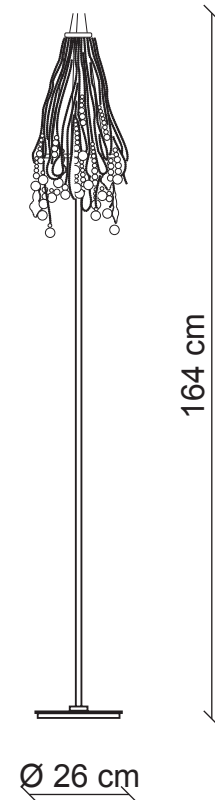

PATRIZIAGARGANTI

Firenze

BAGA Contemporary
LOVELY LIGHT

art. 2324

1 light Floor lamp

Finish: Leaden

Accessories: Black methacrilate and clear crystals

1x
150W E14
supplied
halogen bulb

m³ 0,34
Kg 9,3