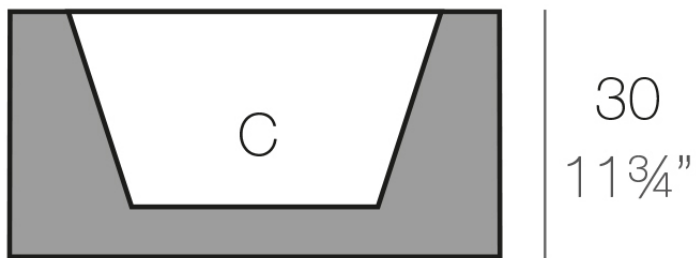

Info

Description

Pot made of polyethylene resin by rotational moulding. 100% Recyclable. Item suitable for indoor and outdoor use. Available in different finishes.

Weight: 6 Kg

60x60 - 23½"x23½"

LAND 60 C = 30 L 46 x 24 cm