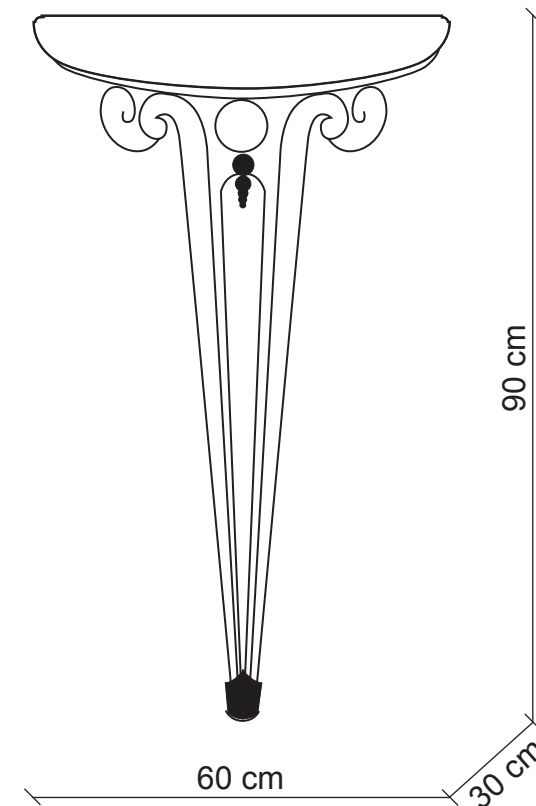

PATRIZIAGARGANTI

Firenze

BAGA 25th Anniversary
LOVELY LIGHT

art. 670

Consolle

Finish: Antiqued iron, antiqued brass details

Top: Decorated wood

m³ 0,54
Kg 7