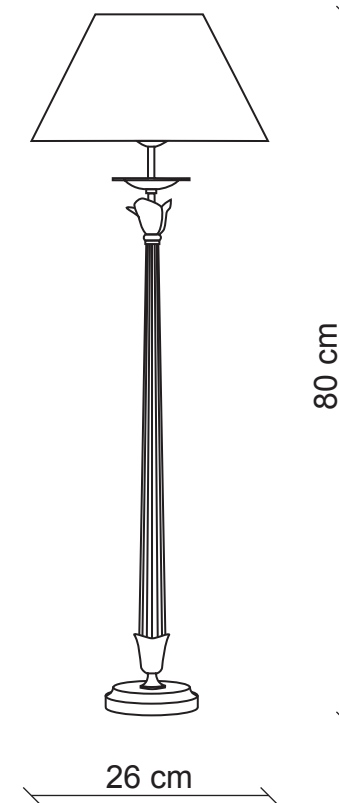

PATRIZIAGARGANTI

Firenze

BAGA XXI Century
LOVELY LIGHT

art. 1032/AV

1 light Table lamp

Finish: Nickel with silver leaf details

Lampshades: Ivory raffia

Ø 26x12
H. 16

1x
60W E27
not supplied

m³ 0,17
Kg 2,7