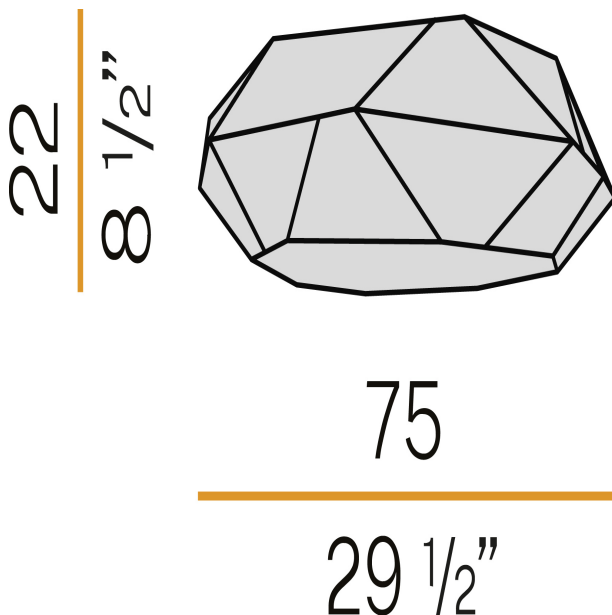

PANZERI

Viki

220-240V AC
P04101.075.0000

white

Data sheet

CODE	P04101.075.0000
SYSTEM POWER CONSUMPTION	3x max 53W
LIGHT SOURCE	LED retrofit / halogen
LIGHT SOURCE KIT	not included
COMPATIBLE SOURCES	3x LED retrofit bulb E27 (L max 140mm - Ø max 65mm) / 3x max 53W E27
LIGHT DISTRIBUTION	diffused
POWER SUPPLY	220-240V AC
FREQUENCY	50/60Hz
WEIGHT	2,53 Kg
PROTECTION DEGREE	IP20
PACKING DIMENSIONS	0,0 x 0,0 x 0,0 cm

Ceiling or wall lighting fixture for interiors, with direct and indirect light emission.
Pickled sheet metal structure in white polyacrylic paint.
Welded steel rod frame in polyacrylic paint.
Lampshade in white bi-elastic fire-resistant fabric.

Technical drawing

Application