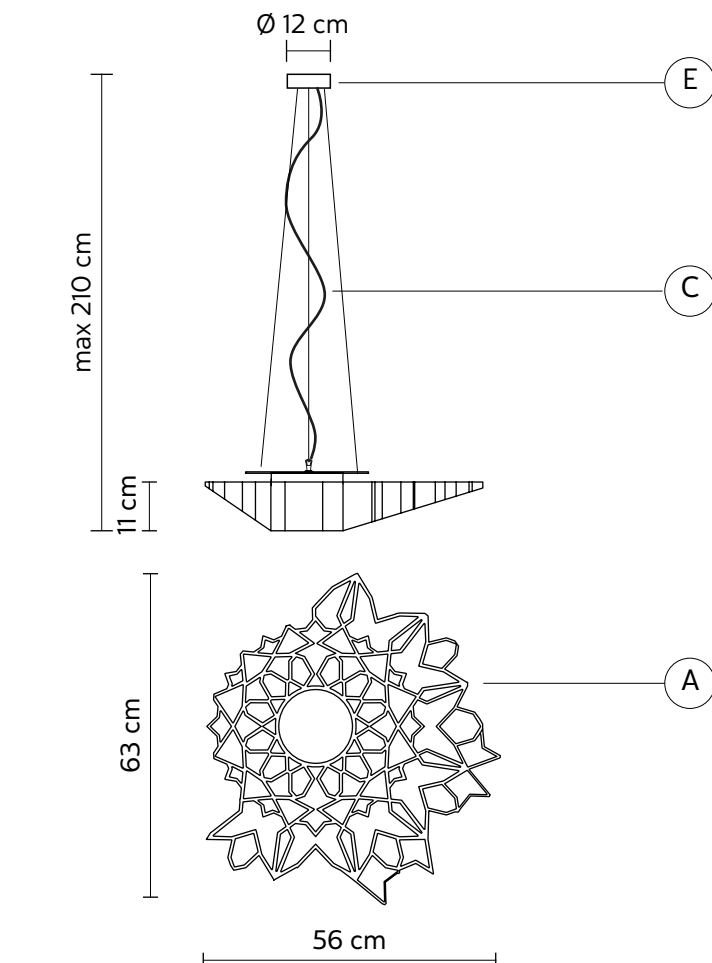

NOTREDAME suspension

Luca De Bona and Dario De Meo design

ООО "Мастерская светотехники
8 800 100 39 72
8 495 727 14 91
8725087@masv.ru
http://masv.ru

year 2016

TECHNICAL SHEET - SE130 4B INT

STRUCTURE "A"

material	techno polymer	
colour	white	

CEILING CUP "E"

material	metal
colour	matt white

ELECTRICAL CABLE "C"

material	PVC	
colour	transparent	

ELECTRICAL SYSTEM

source	frontal LED 13W, 1520 lumen - 3000K backlight 5W, 175 lumen - 3000K dimnable - class A+

PACKAGING

nr. of collis	2
net weight/kg	5,5 (A+LED)
gross weight/kg	7,5 (A+LED)
packaging/cm	67x73x18,5 (A) - 21x21x20 (kit LED)

EMISSION OF LIGHT

one-directional

	direct
	filtered
	indirect
	none

CERTIFICATION

IEC	60598-1:2014
EN	60598-1:2015

IP rate	IP20
bulb	Kit LED equipped

COLLECTION

available also as wall lamp and ceiling lamp

SE1303BINT