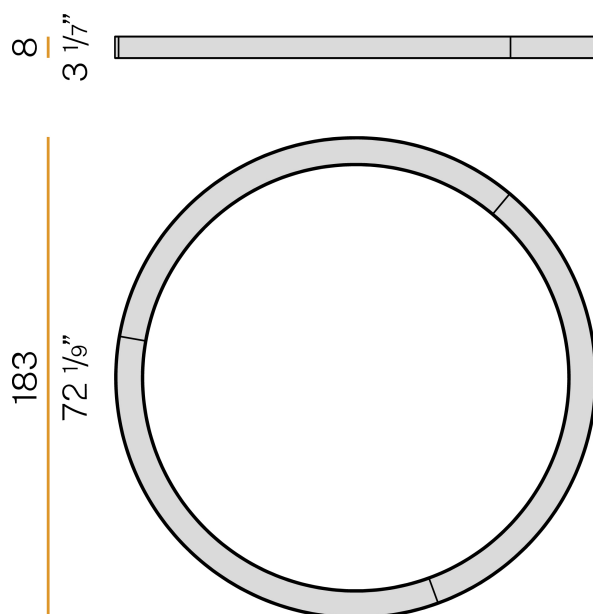

PANZERI

Silver Ring

220-240V AC dimmable (DALI/Push DIM)

P08201.180.0402

● white

Data sheet

CODE	P08201.180.0402
SYSTEM POWER CONSUMPTION	110W
EFFICACY	71.36lm/W
LIGHT SOURCE	LED
COLOUR TEMPERATURE	3000K Ra>90
LIGHT DISTRIBUTION	diffused
POWER SUPPLY	220-240V AC
FREQUENCY	50/60Hz
ELECTRICAL CONFIGURATION	dimmable (DALI/Push DIM)
DRIVER	integrated included
NOMINAL LUMINOUS FLUX	15716lm
LUMEN OUTPUT	7850lm
EFFICIENCY	49.9%
WEIGHT	18,86 Kg
PROTECTION DEGREE	IP40
COLOUR TOLLERANCES	SDCM 3
GLOW WIRE TEST PERFORMANCE	850°
PACKING DIMENSIONS	200,0 x 18,0 x 200,0 cm

Ceiling or wall lighting fixture for interiors, with direct light emission.
Pickled sheet metal ceiling/wall bracket in polyacrylic paint.
Pickled sheet metal structure in polyacrylic paint.
Aluminium dissipation plates.
Pickled sheet metal covers in white, black or bronze polyacrylic paint, or with gold leaf coating.
Modelled polycarbonate diffuser with opaline finish.

Technical drawing

Application

Polar diagram