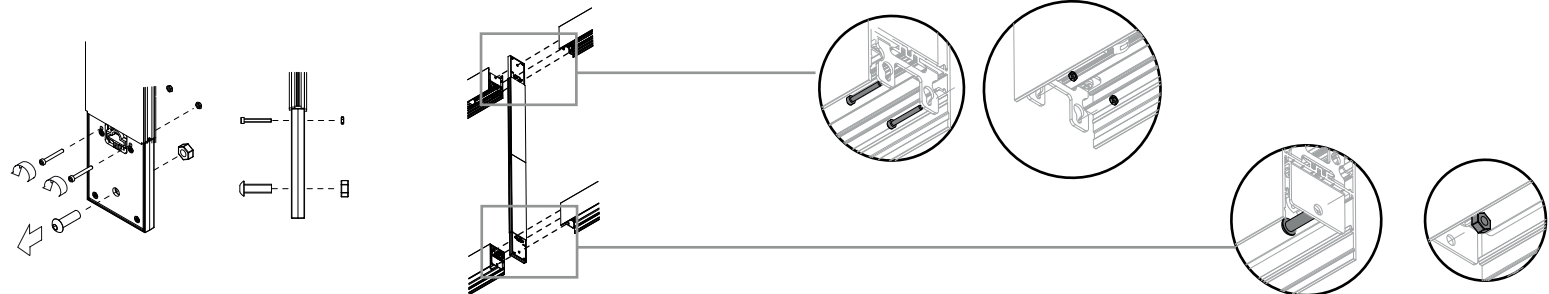

kreon

technics

Name

Name	Reference
telescopic coupler 900-1200 white leather	KR763301, KR763321, KR763331
telescopic coupler 900-1200 black leather	KR763302, KR763322, KR763332
telescopic coupler 1200-1650 white leather	KR763401, KR763421, KR763431
telescopic coupler 1200-1650 black leather	KR763402, KR763422, KR763432
telescopic coupler 900-1200 white leather audio	KR763351, KR763361, KR763371
telescopic coupler 900-1200 black leather audio	KR763352, KR763362, KR763372
telescopic coupler 1200-1650 white leather audio	KR763451, KR763461, KR763471
telescopic coupler 1200-1650 black leather audio	KR763452, KR763462, KR763472

Reference

1 specifications

telescopic coupler telescopic coupler audio

2 installation

remove the bolts and nuts
note: there are bolts on both sides of the suspension!

fix the coupler in between two profiles
fix the bolts and nuts through the brackets
in the profile and through the suspension

fix the long hexagon bolts through the
indicated bracket and through the suspension
fix on the other end with a nut

fix the large hexagon bolts through the
indicated bracket and through the suspension
fix on the other end with a nut

slide in keyhole slot to fix against ceiling

screw the screws evenly

use set screws (6x) to
adjust height evenly

installation

in case of light only

connect the male connector (1) of the coupler to the female connector (2) coming from the telescopic suspension.
connect the female connector (3) to the male connector (5) of the first ballast
connect the female connector (5) to the male connector (6) of the second ballast