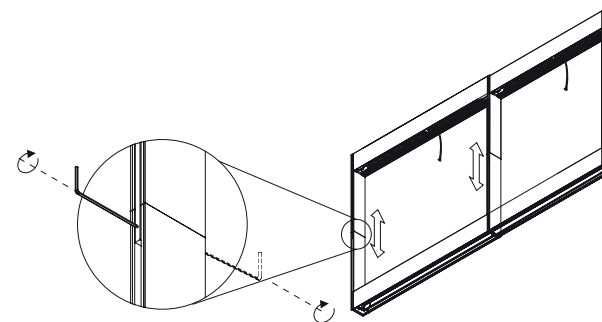

Reference

1 specifications

telescopic coupler telescopic coupler audio

2 installation

remove the bolts and nuts
note: there are bolts on both sides of the suspension!

fix the coupler in between two profiles
fix the bolts and nuts through the brackets
in the profile and through the suspension

fix the long hexagon bolts through the
indicated bracket and through the suspension
fix on the other end with a nut

fix the large hexagon bolts through the
indicated bracket and through the suspension
fix on the other end with a nut

slide in keyhole slot to fix against ceiling

screw the screws evenly

use set screws (6x) to
adjust height evenly

installation

in case of light only

connect the male connector (1) of the coupler to the female connector (2) coming from the telescopic suspension.
connect the female connector (3) to the male connector (5) of the first ballast
connect the female connector (5) to the male connector (6) of the second ballast