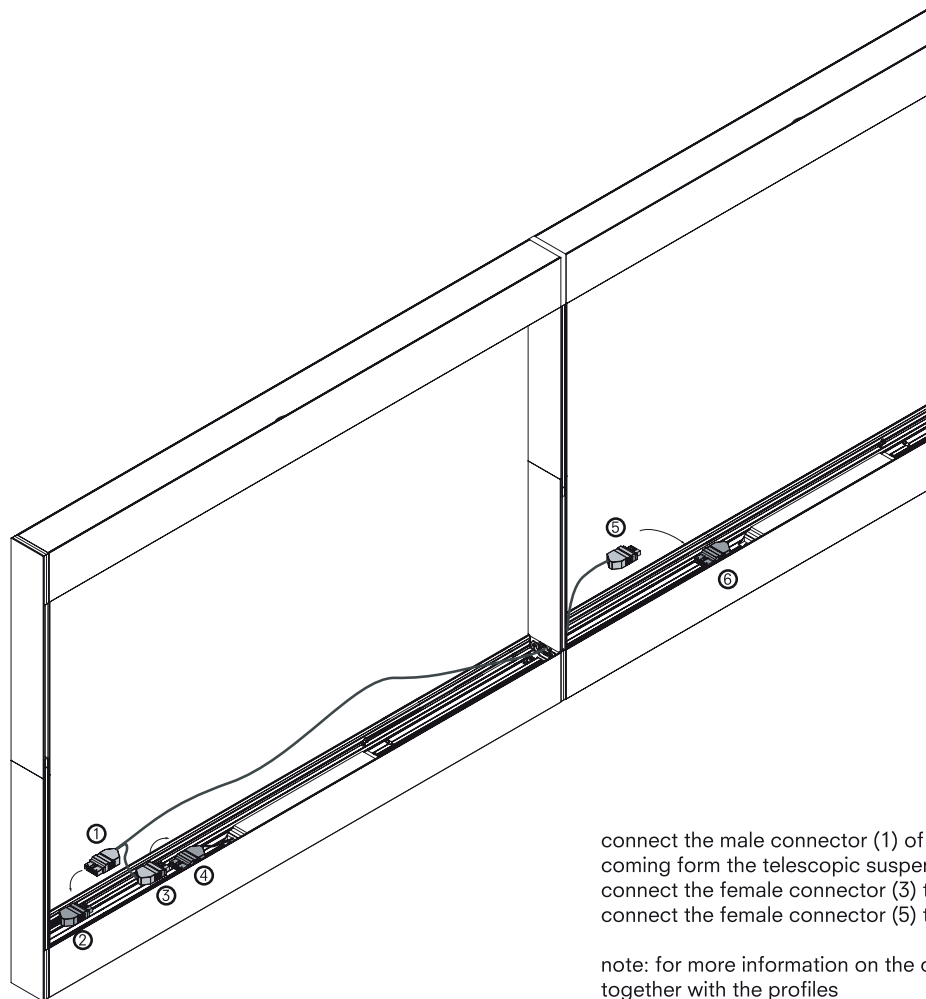

Reference

1 specifications

telescopic coupler telescopic coupler audio

2 installation

remove the bolts and nuts
note: there are bolts on both sides of the suspension!

fix the coupler in between two profiles
fix the bolts and nuts through the brackets
in the profile and through the suspension

slide in keyhole slot to fix against ceiling

screw the screws evenly

use set screws (6x) to
adjust height evenly

installation

in case of light only

connect the male connector (1) of the coupler to the female connector (2) coming from the telescopic suspension.
connect the female connector (3) to the male connector (5) of the first ballast
connect the female connector (5) to the male connector (6) of the second ballast