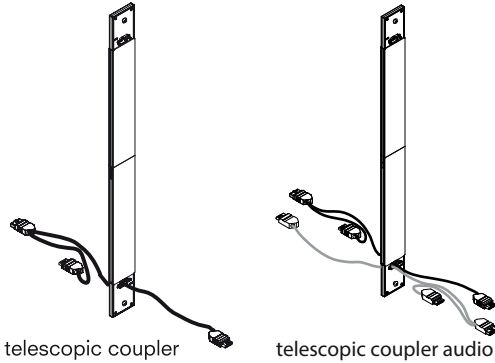

kreon

technics

Name

Name	Reference
telescopic coupler 900-1200 white leather	KR763301, KR763321, KR763331
telescopic coupler 900-1200 black leather	KR763302, KR763322, KR763332
telescopic coupler 1200-1650 white leather	KR763401, KR763421, KR763431
telescopic coupler 1200-1650 black leather	KR763402, KR763422, KR763432
telescopic coupler 900-1200 white leather audio	KR763351, KR763361, KR763371
telescopic coupler 900-1200 black leather audio	KR763352, KR763362, KR763372
telescopic coupler 1200-1650 white leather audio	KR763451, KR763461, KR763471
telescopic coupler 1200-1650 black leather audio	KR763452, KR763462, KR763472

Reference

1 specifications

telescopic coupler telescopic coupler audio

2 installation

remove the bolts and nuts
note: there are bolts on both sides of the suspension!

fix the coupler in between two profiles
fix the bolts and nuts through the brackets
in the profile and through the suspension

fix the long hexagon bolts through the
indicated bracket and through the suspension
fix on the other end with a nut

fix the large hexagon bolts through the
indicated bracket and through the suspension
fix on the other end with a nut

slide in keyhole slot to fix against ceiling

screw the screws evenly

use set screws (6x) to
adjust height evenly

installation

in case of light only

connect the male connector (1) of the coupler to the female connector (2) coming from the telescopic suspension.
connect the female connector (3) to the male connector (5) of the first ballast
connect the female connector (5) to the male connector (6) of the second ballast