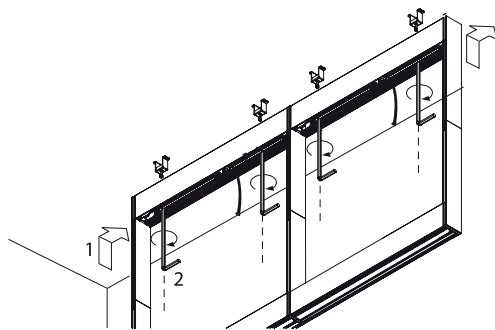

Reference

1 specifications

telescopic coupler telescopic coupler audio

2 installation

remove the bolts and nuts
note: there are bolts on both sides of the suspension!

fix the coupler in between two profiles
fix the bolts and nuts through the brackets
in the profile and through the suspension

fix the long hexagon bolts through the
indicated bracket and through the suspension
fix on the other end with a nut

fix the large hexagon bolts through the
indicated bracket and through the suspension
fix on the other end with a nut

slide in keyhole slot to fix against ceiling

screw the screws evenly

use set screws (6x) to
adjust height evenly

installation

in case of light only

connect the male connector (1) of the coupler to the female connector (2) coming from the telescopic suspension.
connect the female connector (3) to the male connector (5) of the first ballast
connect the female connector (5) to the male connector (6) of the second ballast