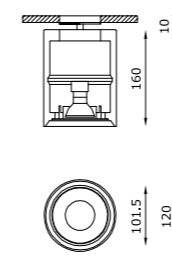

## TECHNICAL FEATURES

Code	3042.AC	3048.Z.AC
Type	Tiltable ceiling lamp ± 30° 	Tiltable ceiling lamp ± 30° 
Material	AC: AirCoral®	AC: AirCoral®
Absorption capacity*	4.82 m²	4.82 m²
Mounting	Ceiling mounting	Ceiling mounting
IP rating	IP20	IP20
Insulation class	I	I
Control gear	-	Constant current electronic driver (not included)
Lamp type	QPAR 16 	LED 500 mA ⚡ Vf: 18 VDC
Lamp wattage	1 x 35W max	1 x 9W
Luminous efficacy	-	1125 lm - 3000K
Light distribution	-	Wide beam 40°
Fitting	GU10	-
Light colour	-	White 3000K White 2700K   4000K (on request)
Voltage connection	220-240V · 50/60Hz	By driver (optional)
CRI	-	>90
Emergency	-	-
Energy efficiency class	A	A++
Note	-	On request available dimmable PUSH or DALI, remote installation.