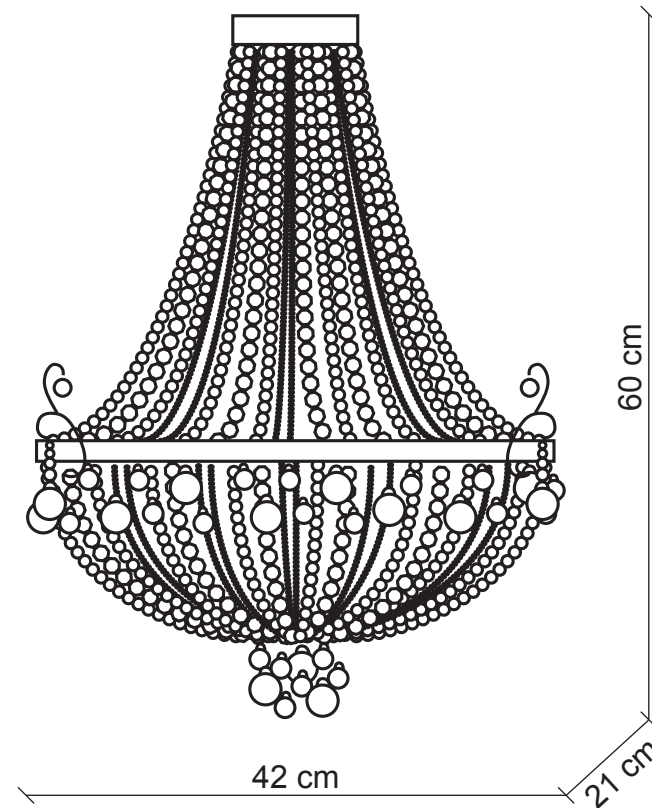

PATRIZIAGARGANTI

Firenze

BAGA Progress
LOVELY LIGHT

art. 3181

5 lights Wall lamp

Finish: Silver leaf

Accessories: Clear crystals, black and amethyst m \grave{e} lange

 5x
40W E14
not supplied

m³ 0,22
Kg 5,2