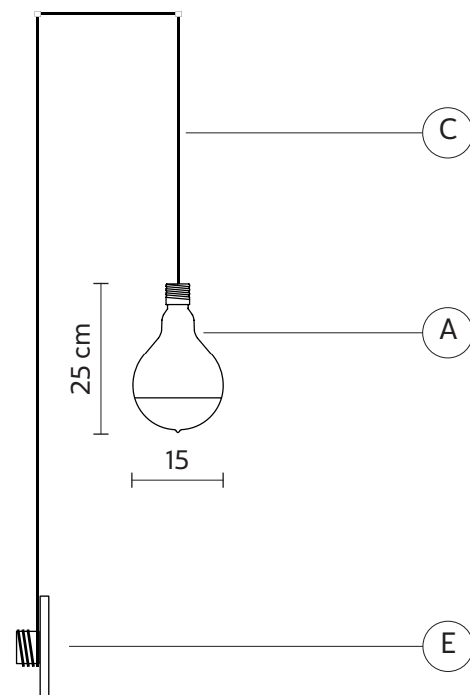

CEILING CUP "E"

material	metal
colour	matt black

ELECTRICAL CABLE "C"

material	PVC	
colour	black	

ELECTRICAL SYSTEM

socket	G9
source	max 1x33 w
energy class	from E to A++

PACKAGING

nr. of collis	1
net weight/kg	1
gross weight/kg	1,85
packaging/cm	25x25x32

EMISSION OF LIGHT

unidirectional

CERTIFICATION

IEC 60598-1:2014
EN 60598-1:2015

ip rate IP20
bulb equipped

article halogen
G9 - 33 w - 460 lumen
2900 K°, class D

COLLECTION

available also as suspension