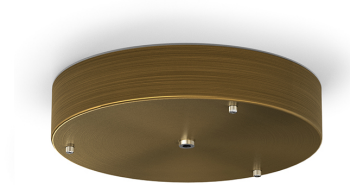

PANZERI

Zero Round

220-240V AC dimmable (DALI/Push DIM)

[XM03317.531.0002](#)

 bronze

Data sheet

CODE	XM03317.531.0002
POWER SUPPLY	220-240V AC
FREQUENCY	50/60Hz
ELECTRICAL CONFIGURATION	dimmable (DALI/Push DIM)
DRIVER	integrated included
WEIGHT	0.70 Kg
PACKING DIMENSIONS	22,0 x 24,0 x 9,0 cm

Canopy for power supply and suspension of 1 Zero Shapes Horizontal model, with DALI/Push DIM driver.

Technical drawing

4,1
1 5/8"

20,6
8 1/9"