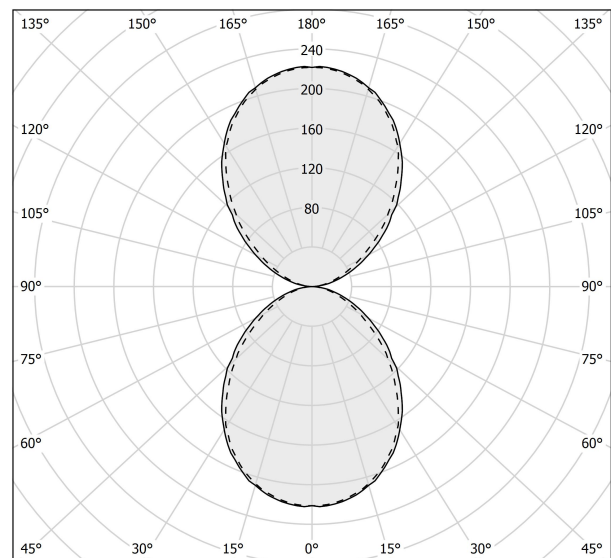

PANZERI

Toy

220-240V AC ON-OFF

A01601.045.0401

● white

Data sheet

CODE	A01601.045.0401
SYSTEM POWER CONSUMPTION	24W
EFFICACY	73.13lm/W
LIGHT SOURCE	LED
COLOUR TEMPERATURE	3000K Ra>90
LIGHT DISTRIBUTION	diffused
POWER SUPPLY	220-240V AC
FREQUENCY	50/60Hz
ELECTRICAL CONFIGURATION	ON-OFF
DRIVER	integrated included
NOMINAL LUMINOUS FLUX	2732lm
LUMEN OUTPUT	1755lm
EFFICIENCY	64.2%
WEIGHT	1,61 Kg
PROTECTION DEGREE	IP20
COLOUR TOLLERANCES	SDCM 3
PACKING DIMENSIONS	13,0 x 13,0 x 64,0 cm

Flat frosted glass diffusers.

Technical drawing

Polar diagram

cd/klm
— C0 - C180 - - - C90 - C270