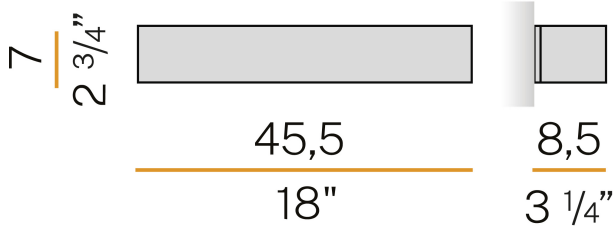

PANZERI

Toy

220-240V AC ON-OFF

A01601.045.0401

● white

Data sheet

CODE	A01601.045.0401
SYSTEM POWER CONSUMPTION	24W
EFFICACY	73.13lm/W
LIGHT SOURCE	LED
COLOUR TEMPERATURE	3000K Ra>90
LIGHT DISTRIBUTION	diffused
POWER SUPPLY	220-240V AC
FREQUENCY	50/60Hz
ELECTRICAL CONFIGURATION	ON-OFF
DRIVER	integrated included
NOMINAL LUMINOUS FLUX	2732lm
LUMEN OUTPUT	1755lm
EFFICIENCY	64.2%
WEIGHT	1,61 Kg
PROTECTION DEGREE	IP20
COLOUR TOLLERANCES	SDCM 3
PACKING DIMENSIONS	13,0 x 13,0 x 64,0 cm

Wall lighting fixture for interiors, with direct and indirect light emission.

Pickled sheet metal structure in polyacrylic paint.

Aluminium dissipation plates.

Pickled sheet metal cover in white, bronze or mat brass polyacrylic paint, or with gold leaf coating, or in polished or mat stainless steel.

Flat frosted glass diffusers.

Technical drawing