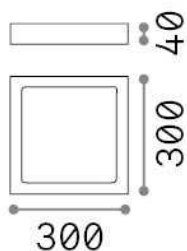

General info

Indoor - Ceiling lamps

Ean	8021696321707
Item	UNIVERSAL PL D30 SQUARE 4000K
Installation	Ceiling lamps
Guarantee	5 years
Gross weight	1.18 kg
Volume	0.004465 m³

Technical info

Net weight	1.07 kg
Insulation class	II
Protection index	IP20
Compliance	CE
Operating temperature	0° ~ +40 °C
Dimmer	NO, On-Off
Power output	220-240 V AC 50/60 Hz
Power supply	In-built, included Replaceable (by qualified operators only), electronic

Source info

Integrated source	Integrated LED module
Replaceable source	No
Power	25 W
Emission	Direct
Max consumption	max 25,00 W
Features LED	LED SMD
CCT LED	4000 K
Duration LED (t. 25°C)	30000 h
CRI	> 80
Light beam	110°
Light beam flux	2600 lm
Useful light flux	2300 lm