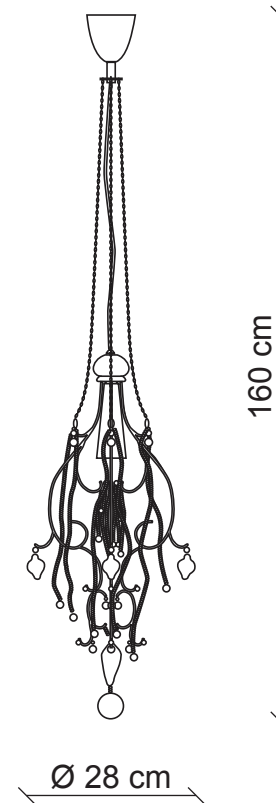

PATRIZIAGARGANTI

Firenze

BAGA Contemporary
LOVELY LIGHT

art. 2106

1 light Chandelier

Finish: Red

Accessories: Red and clear crystals

 1x
60W G9
supplied

m³ 0,17
Kg 2,3