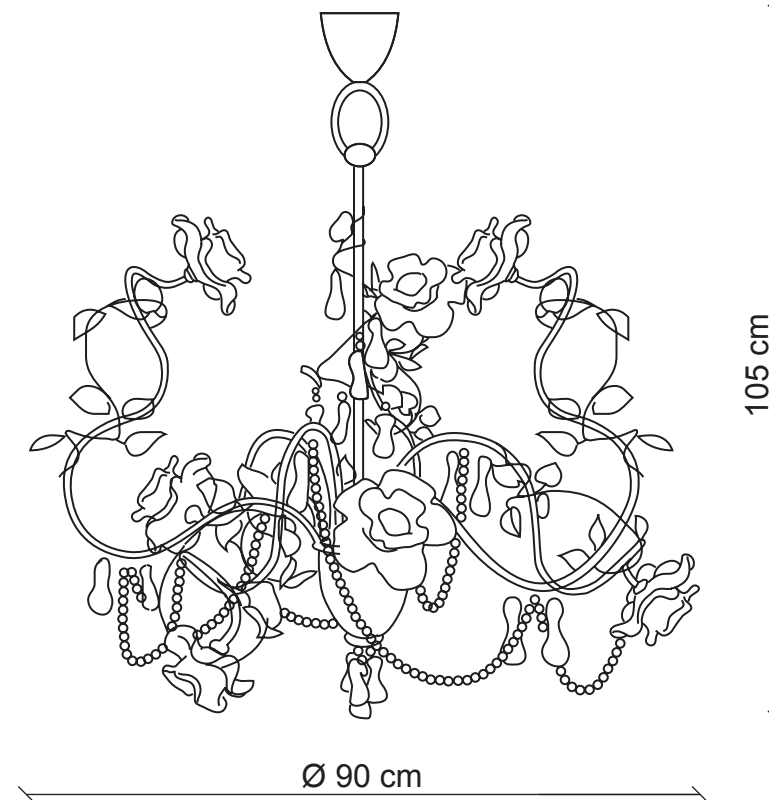

# PATRIZIAGARGANTI

Firenze

**BAGA** XXI Century  
LOVELY LIGHT

**art. 1150**

9 lights Chandelier

**Finish:** Black with gold leaf details

**Lampshades:** Crystal diffuser

**Accessories:** Clear and amethyst crystals

9x  
40W G9  
supplied

m<sup>3</sup> 0,86  
Kg 9