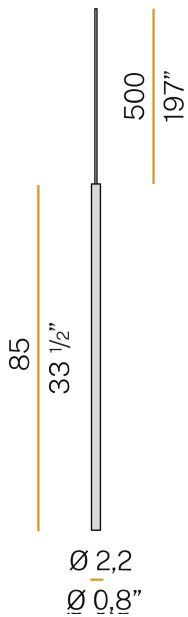

PANZERI

To-be

24V DC
M02501.085.0510

white

Data sheet

CODE	M02501.085.0510
SYSTEM POWER CONSUMPTION	2,8W
EFFICACY	90.5lm/W
LIGHT SOURCE	LED
LIGHT SOURCE LIFETIME	L70 (B50) 60.000h
COLOUR TEMPERATURE	2700K Ra>90
LIGHT DISTRIBUTION	diffused
POWER SUPPLY	24V DC
DRIVER	remote not included
NOMINAL LUMINOUS FLUX	270lm
LUMEN OUTPUT	181lm
EFFICIENCY	67%
WEIGHT	0,64 Kg
PROTECTION DEGREE	IP40
COLOUR TOLLERANCES	SDCM 3
PACKING DIMENSIONS	5,0 x 105,0 x 10,0 cm

Multiple suspension lighting fixture for interiors, with direct light emission. Extruded aluminium structure in white, mat black, bronze or mat brass polyacrylic paint or with gold leaf coating. Extruded aluminium heat sink. Modelled polycarbonate diffuser with opaline finish. Turned brass end cap in polyacrylic paint. 5m (196,9") long suspension and power cable in transparent PVC. Provided without power canopy, complete with cable clamp on the cable's free extremity.

Technical drawing

Polar diagram

PANZERI

To-be

Accessories / power supply

XM100/24 DIM

LED driver, 100W 24V DC, DALI/Push DIM dimmable.

XM150/24 DIM

3,2
1 1/4"

2
4/5"