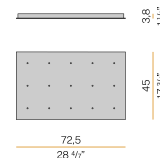

Canopy for power supply and suspension up to 6 24V DC constant voltage models maximum.

XM8901-09

Canopy for power supply with 9 outputs.

XM8901-15

Canopy for power supply with 15 outputs.

XM9001-03

Canopy for power supply with 3 outputs.