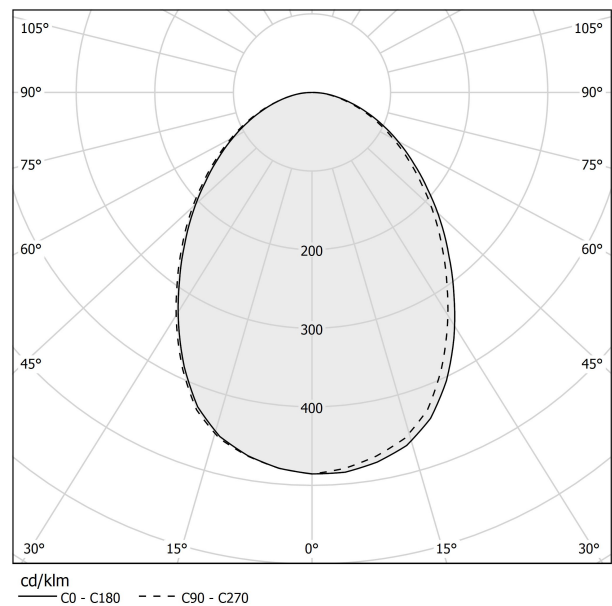

Polar diagram