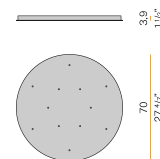

XM9001-12

Canopy for power supply with 12 outputs.