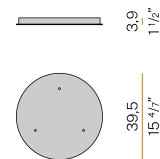

Canopy for power supply and suspension up to 6 24V DC constant voltage models maximum.

XM8901-09

Canopy for power supply with 9 outputs.

XM8901-15

Canopy for power supply with 15 outputs.

XM9001-03

Canopy for power supply with 3 outputs.