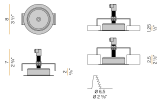

PANZERI

To-be

Accessories / power supply and fixing

XM9201-01

Recessed canopy for electric cable suspensions. Suitable for 24V fixtures: remote driver 24V needed.