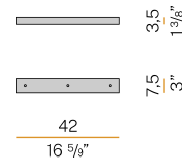

PANZERI

To-be

Accessories / power supply and fixing

XM8901-03 LED

Canopy for power supply and suspension up to 3 24V DC constant voltage models maximum.