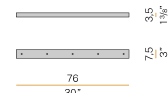

XM8901-05 LED

Canopy for power supply and suspension up to 5 24V DC constant voltage models maximum.