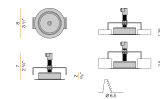

PANZERI

Evvy

Accessories / power supply and fixing

XM9201-01

Recessed canopy for electric cable suspensions. Suitable for 24V fixtures: remote driver 24V needed.