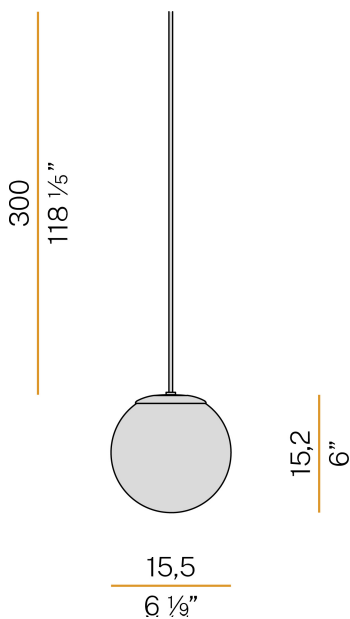

### Data sheet

CODE	M10276.000.0000
SYSTEM POWER CONSUMPTION	max 48W
LIGHT SOURCE	LED retrofit / halogen
LIGHT SOURCE KIT	not included
COMPATIBLE SOURCES	LED retrofit bulb G9 (L max 60mm - Ø max 17,5mm) / max 48W G9
LIGHT DISTRIBUTION	diffused
POWER SUPPLY	220-240V AC
FREQUENCY	50/60Hz
WEIGHT	0,74 Kg
PROTECTION DEGREE	IP40
PACKING DIMENSIONS	0,0 x 0,0 x 0,0 cm

### Technical drawing