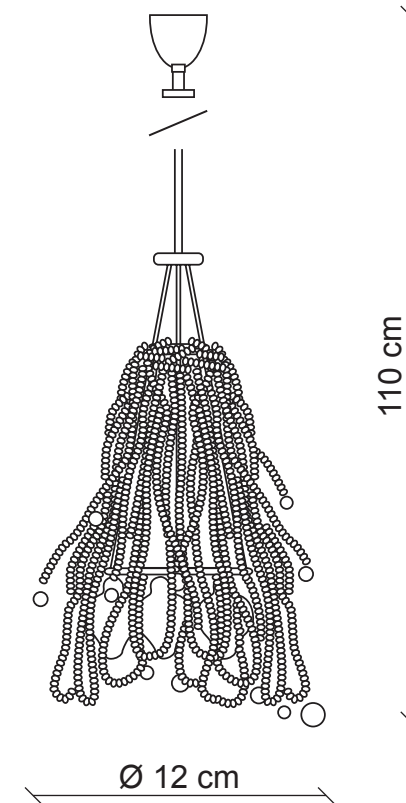

# PATRIZIAGARGANTI

Firenze

**BAGA** Contemporary  
LOVELY LIGHT

**art. CR9**

1 light Chandelier

**Finish:** Silver leaf

**Accessories:** Clear crystals

1x  
40W G9  
supplied

m<sup>3</sup> 0,08  
Kg 1,4