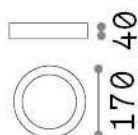

General info

Indoor - Ceiling lamps

Ean	8021696321776
Item	UNIVERSAL PL D17 ROUND 4000K
Installation	Ceiling lamps
Guarantee	5 years
Gross weight	0.49 kg
Volume	0.001458 m ³

Technical info

Net weight	0.42 kg
Insulation class	II
Protection index	IP20
Compliance	CE
Operating temperature	0° ~ +40 °C
Dimmer	NO, On-Off
Power output	220-240 V AC 50/60 Hz
Power supply	In-built, included Replaceable (by qualified operators only), electronic

Source info

Integrated source	Integrated LED module
Replaceable source	No
Power	13,5 W
Emission	Direct
Max consumption	max 13,50 W
Features LED	LED SMD
CCT LED	4000 K
Duration LED (t. 25°C)	30000 h
CRI	> 80
Light beam	110°
Light beam flux	1250 lm
Useful light flux	1100 lm