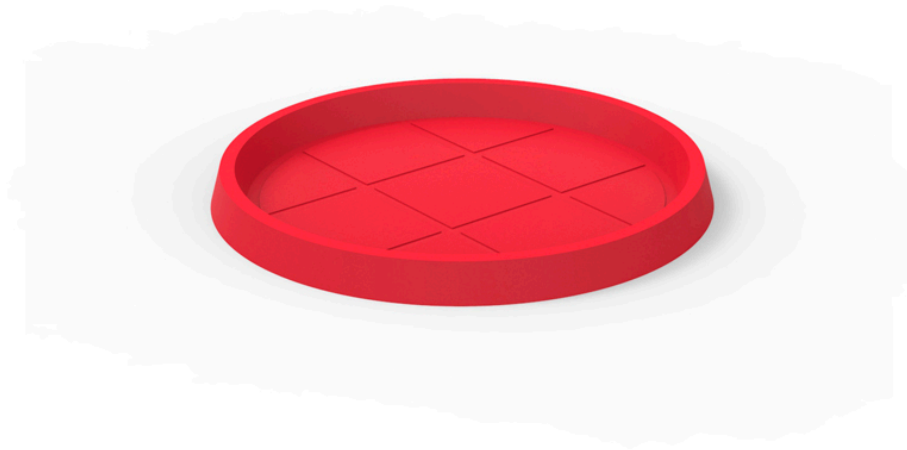

Products / Planters / Round Tray ø120

Round tray ø120

Info

Description

Pot made of polyethylene resin by rotational moulding. 100% Recyclable.
Item suitable for indoor and outdoor use. Available in different finishes.

Weight: 6 Kg

Ø120 - Ø47¼"

PLATO REDONDO Ø120cm
ROUND PLATE Ø47¼"

Finishes

finishes

SIMPLE

Ref. 42712

purjai red

ecru

beige

orange

ice

notte blue

crema

green

Matt finishes pot one wall